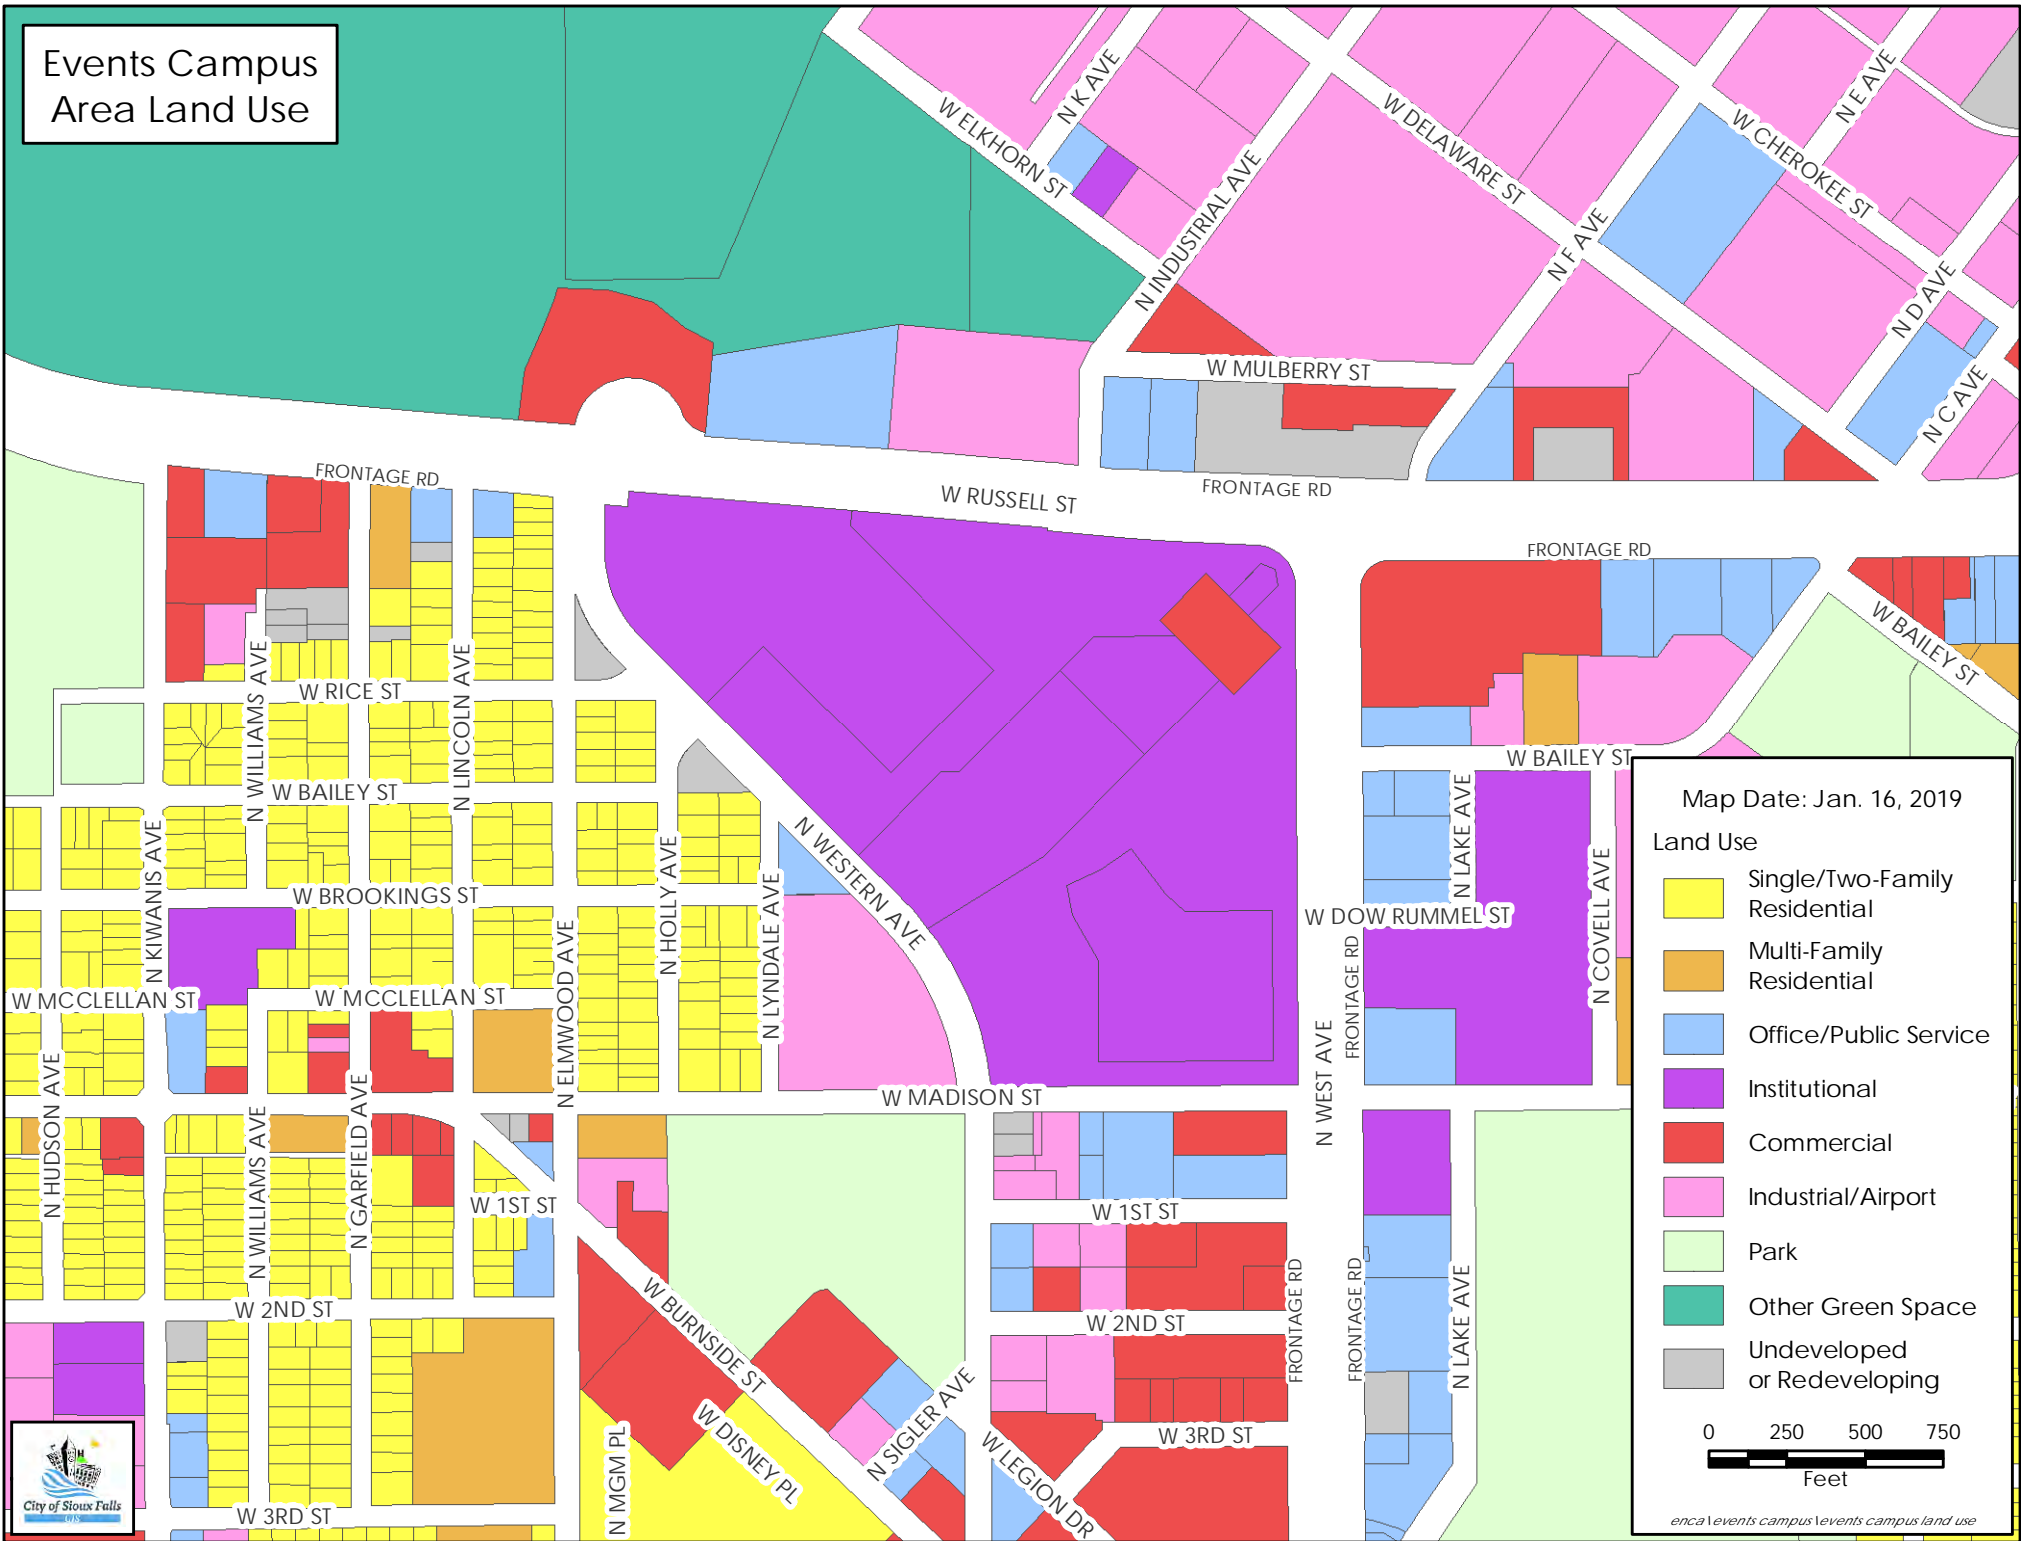

Events Campus

Map Date: Jan. 16, 2019
Image Date: Aug. 6, 2018

0 250 500
Feet

Events Campus Area Zoning

Map Date: Jan. 16, 2019

Zoning

- Single Family Residential
- Twin/Townhome Residential
- Manufactured Housing
- Multi-Family Residential
- Office/Institutional
- Commercial
- Industrial
- Open Space

0 250 500 750
Feet

enclavevents-campus\events-campus-zoning

Events Campus Area Land Use

Map Date: Jan. 16, 2019

Land Use

- Single/Two-Family Residential
- Multi-Family Residential
- Office/Public Service
- Institutional
- Commercial
- Industrial/Airport
- Park
- Other Green Space
- Undeveloped or Redeveloping

Events Campus Area Parking

Map Date: Jan. 16, 2019
 Image Date: Aug. 6, 2018

Available Parking

3,323 total parking spaces

0 250 500
 Feet

enca \events campus \events campus parking

Events Campus Area Utilities

Events Campus Area Businesses

Map Date: Jan. 16, 2019
Image Date: Aug. 6, 2018

Events Campus Area Permits 2015-Present

Map Date: Jan. 16, 2019
Image Date: Aug. 6, 2018

- Commercial New
- Commercial Addition
- Commercial Foundation/Shell
- Commercial Remodel/Renovation
- Commercial Accessory Structure
- Commercial Repair
- Residential Accessory Structure
- Residential Renovation/Repair