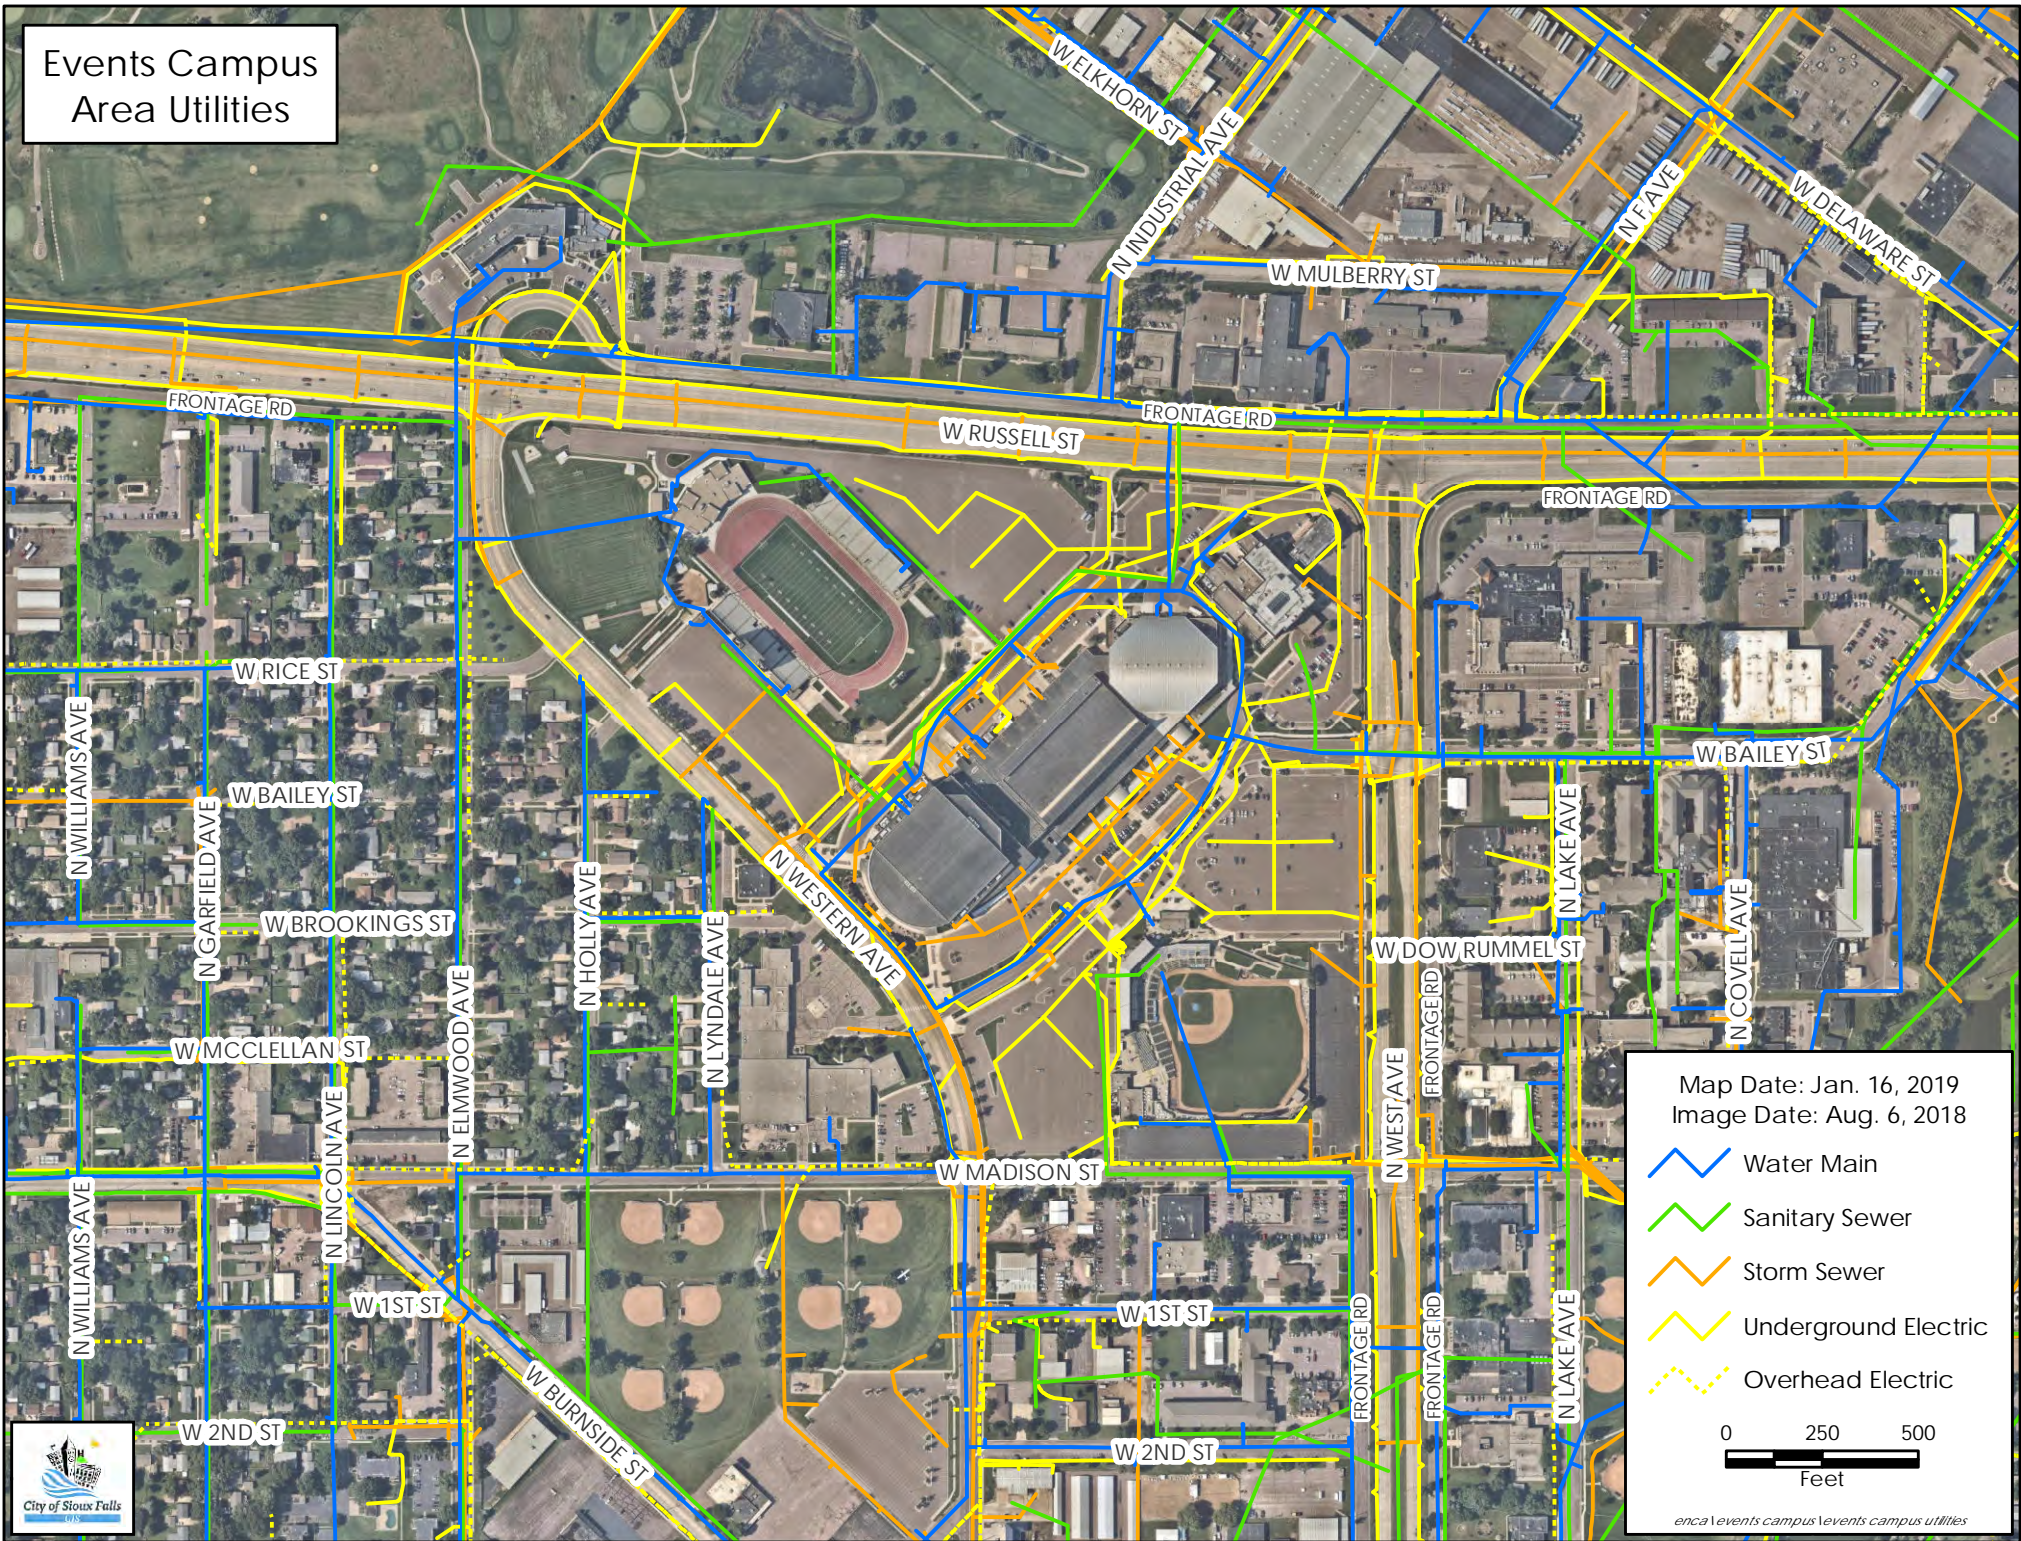

Events Campus Area Parking

Map Date: Jan. 16, 2019
 Image Date: Aug. 6, 2018

Available Parking

3,323 total parking spaces

0 250 500
 Feet

enca \events campus \events campus parking

Events Campus Area Utilities

Events Campus Area Businesses

Map Date: Jan. 16, 2019
Image Date: Aug. 6, 2018

Events Campus Area Permits 2015-Present

Map Date: Jan. 16, 2019
Image Date: Aug. 6, 2018

- Commercial New
- Commercial Addition
- Commercial Foundation/Shell
- Commercial Remodel/Renovation
- Commercial Accessory Structure
- Commercial Repair
- Residential Accessory Structure
- Residential Renovation/Repair