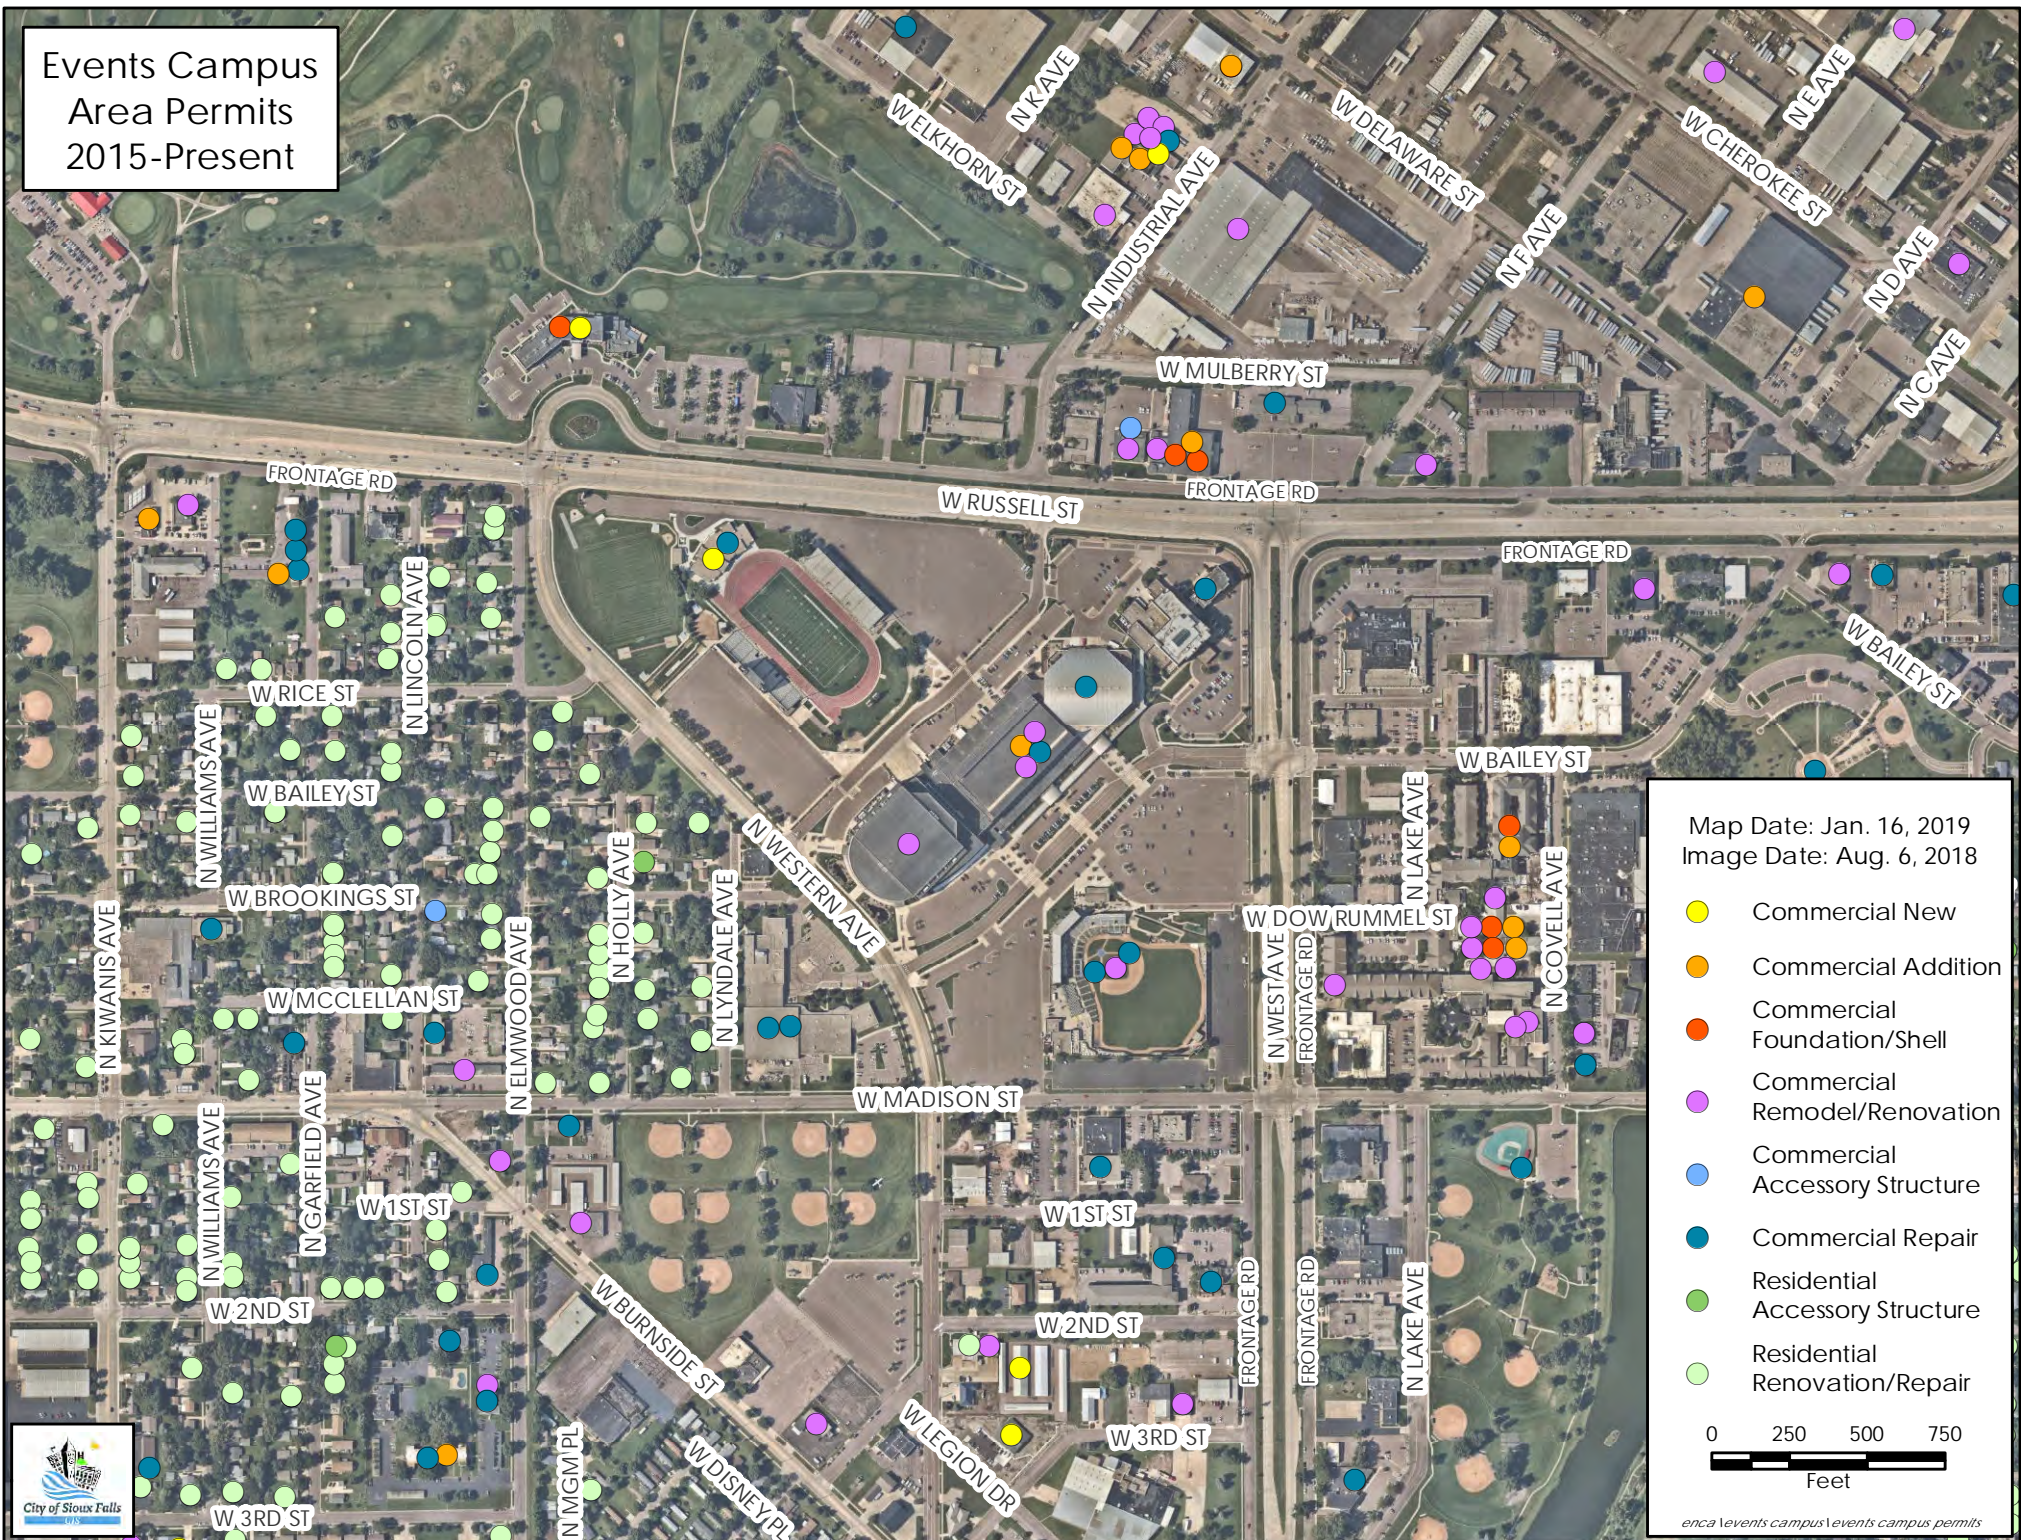

0 250 500 750
Feet

enclavevents-campus\events-campus-zoning

Events Campus Area Land Use

Map Date: Jan. 16, 2019

Land Use

- Single/Two-Family Residential
- Multi-Family Residential
- Office/Public Service
- Institutional
- Commercial
- Industrial/Airport
- Park
- Other Green Space
- Undeveloped or Redeveloping

Events Campus Area Parking

Map Date: Jan. 16, 2019
 Image Date: Aug. 6, 2018

Available Parking

3,323 total parking spaces

0 250 500
 Feet

enca \events campus \events campus parking

Events Campus Area Utilities

Events Campus Area Businesses

Map Date: Jan. 16, 2019
Image Date: Aug. 6, 2018

Events Campus Area Permits 2015-Present

Map Date: Jan. 16, 2019
Image Date: Aug. 6, 2018

- Commercial New
- Commercial Addition
- Commercial Foundation/Shell
- Commercial Remodel/Renovation
- Commercial Accessory Structure
- Commercial Repair
- Residential Accessory Structure
- Residential Renovation/Repair