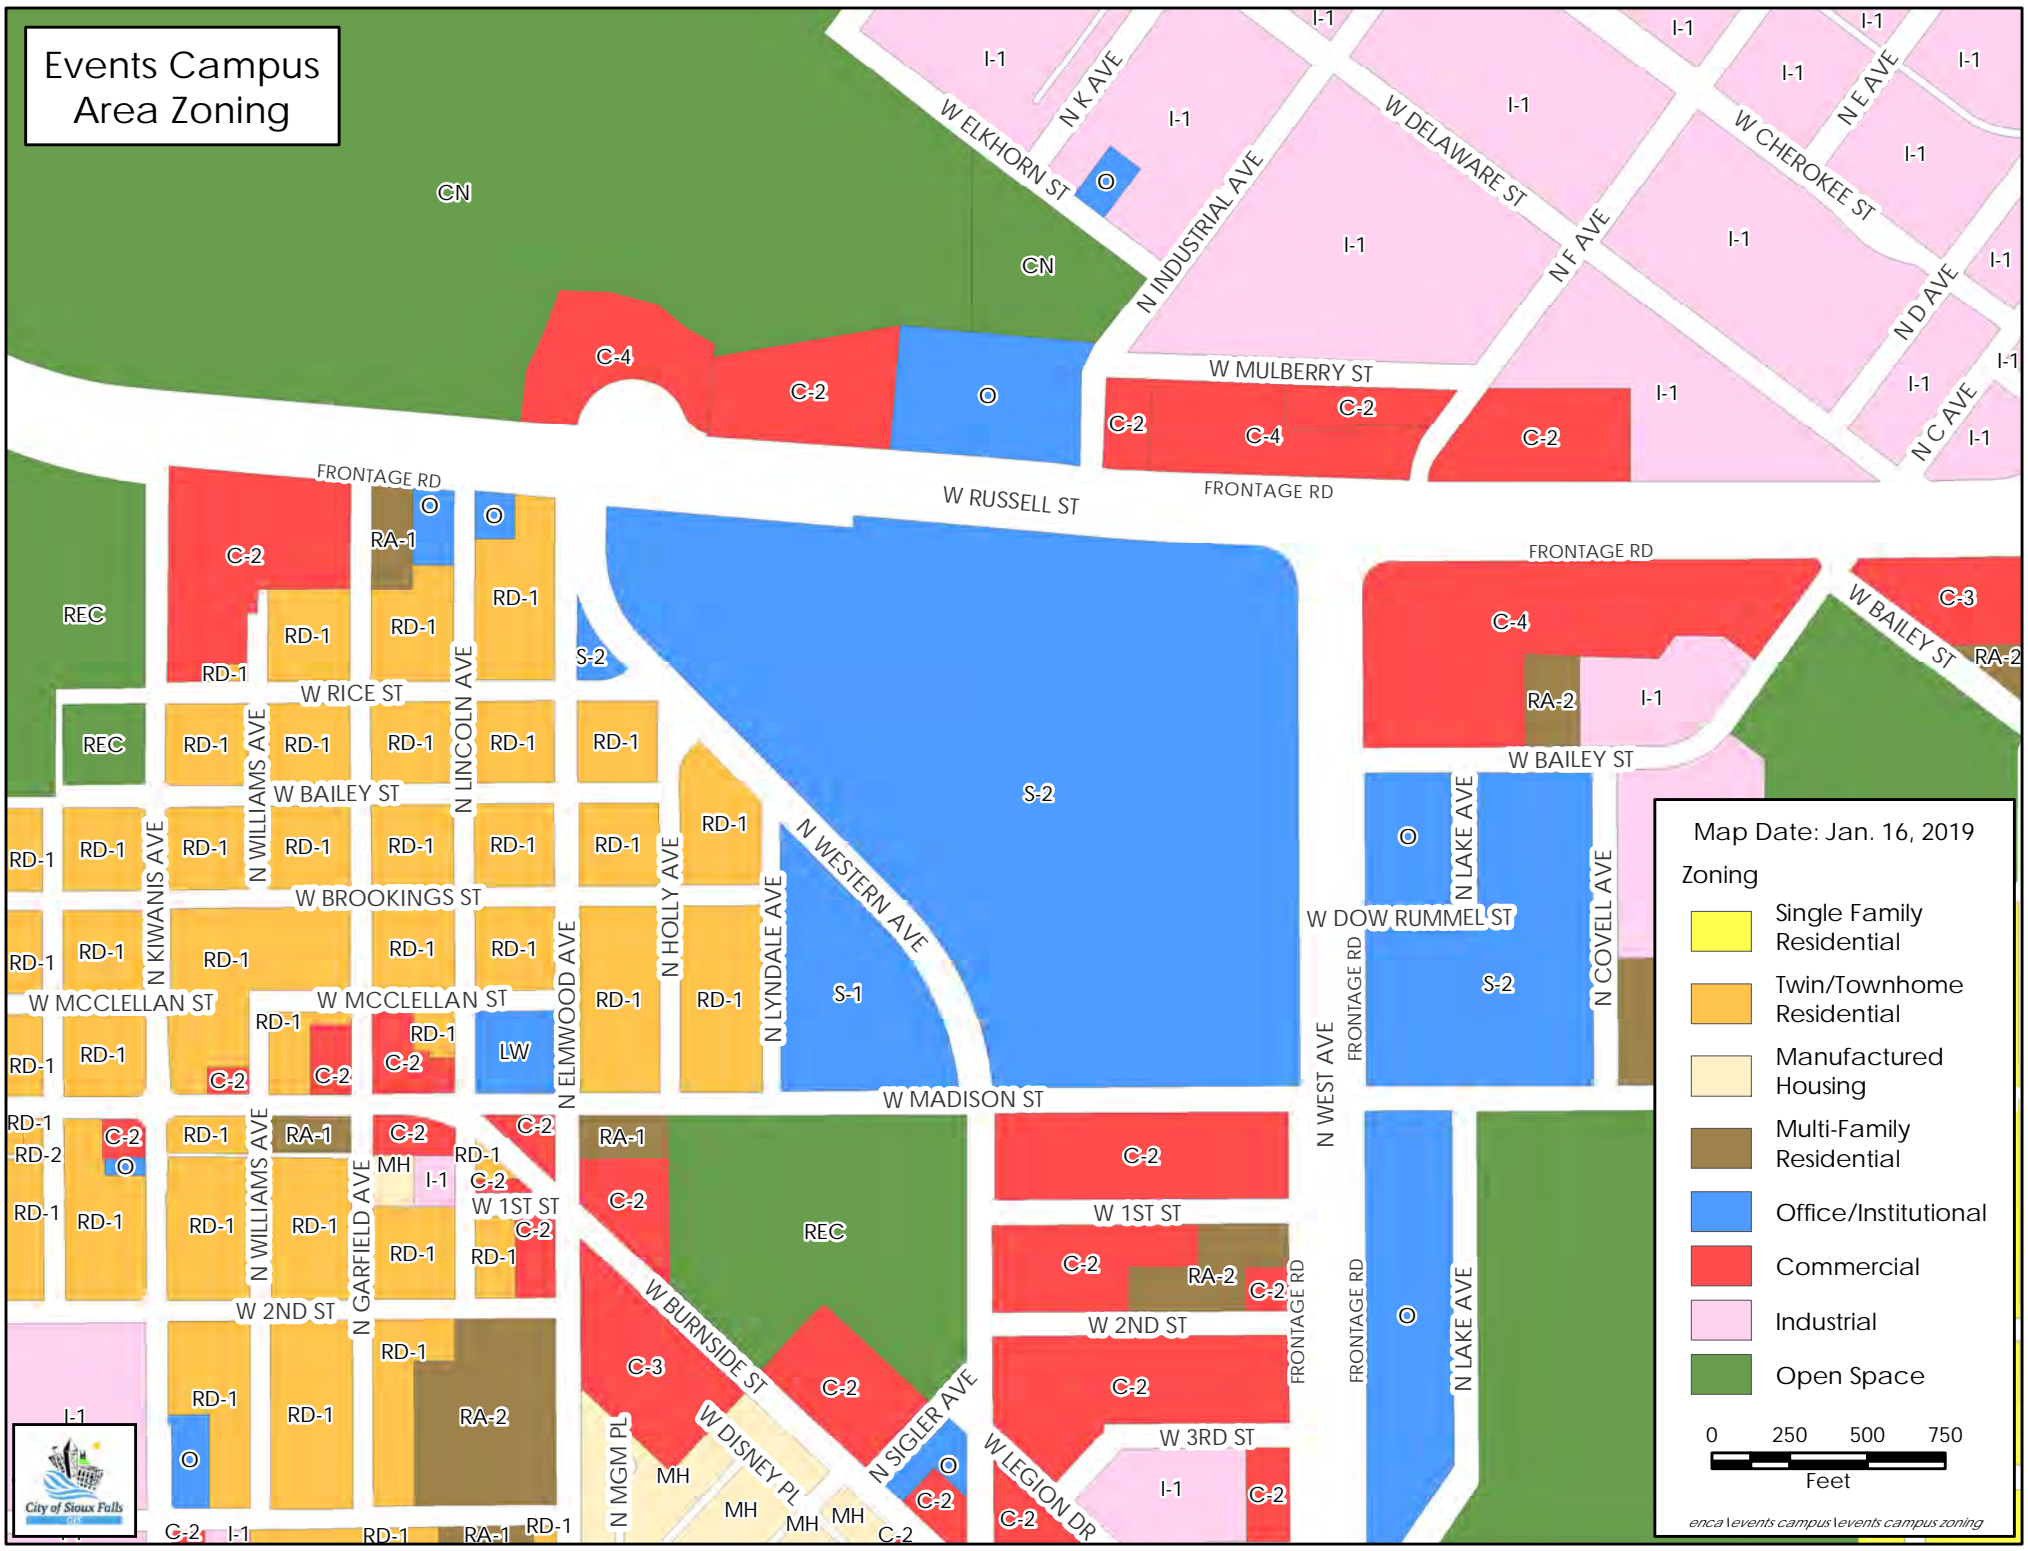

Events Campus

Map Date: Jan. 16, 2019
Image Date: Aug. 6, 2018

0 250 500
Feet

Events Campus Area Zoning

Map Date: Jan. 16, 2019

Zoning

- Single Family Residential
- Twin/Townhome Residential
- Manufactured Housing
- Multi-Family Residential
- Office/Institutional
- Commercial
- Industrial
- Open Space

0 250 500 750
Feet

enclavevents-campus\events-campus-zoning

Events Campus Area Land Use

Map Date: Jan. 16, 2019

Land Use

- Single/Two-Family Residential
- Multi-Family Residential
- Office/Public Service
- Institutional
- Commercial
- Industrial/Airport
- Park
- Other Green Space
- Undeveloped or Redeveloping

Events Campus Area Parking

Map Date: Jan. 16, 2019
 Image Date: Aug. 6, 2018

Available Parking

3,323 total parking spaces

0 250 500
 Feet

enca \events campus \events campus parking

Events Campus Area Utilities

Events Campus Area Businesses

Map Date: Jan. 16, 2019
Image Date: Aug. 6, 2018

Events Campus Area Permits 2015-Present

Map Date: Jan. 16, 2019
Image Date: Aug. 6, 2018

- Commercial New
- Commercial Addition
- Commercial Foundation/Shell
- Commercial Remodel/Renovation
- Commercial Accessory Structure
- Commercial Repair
- Residential Accessory Structure
- Residential Renovation/Repair