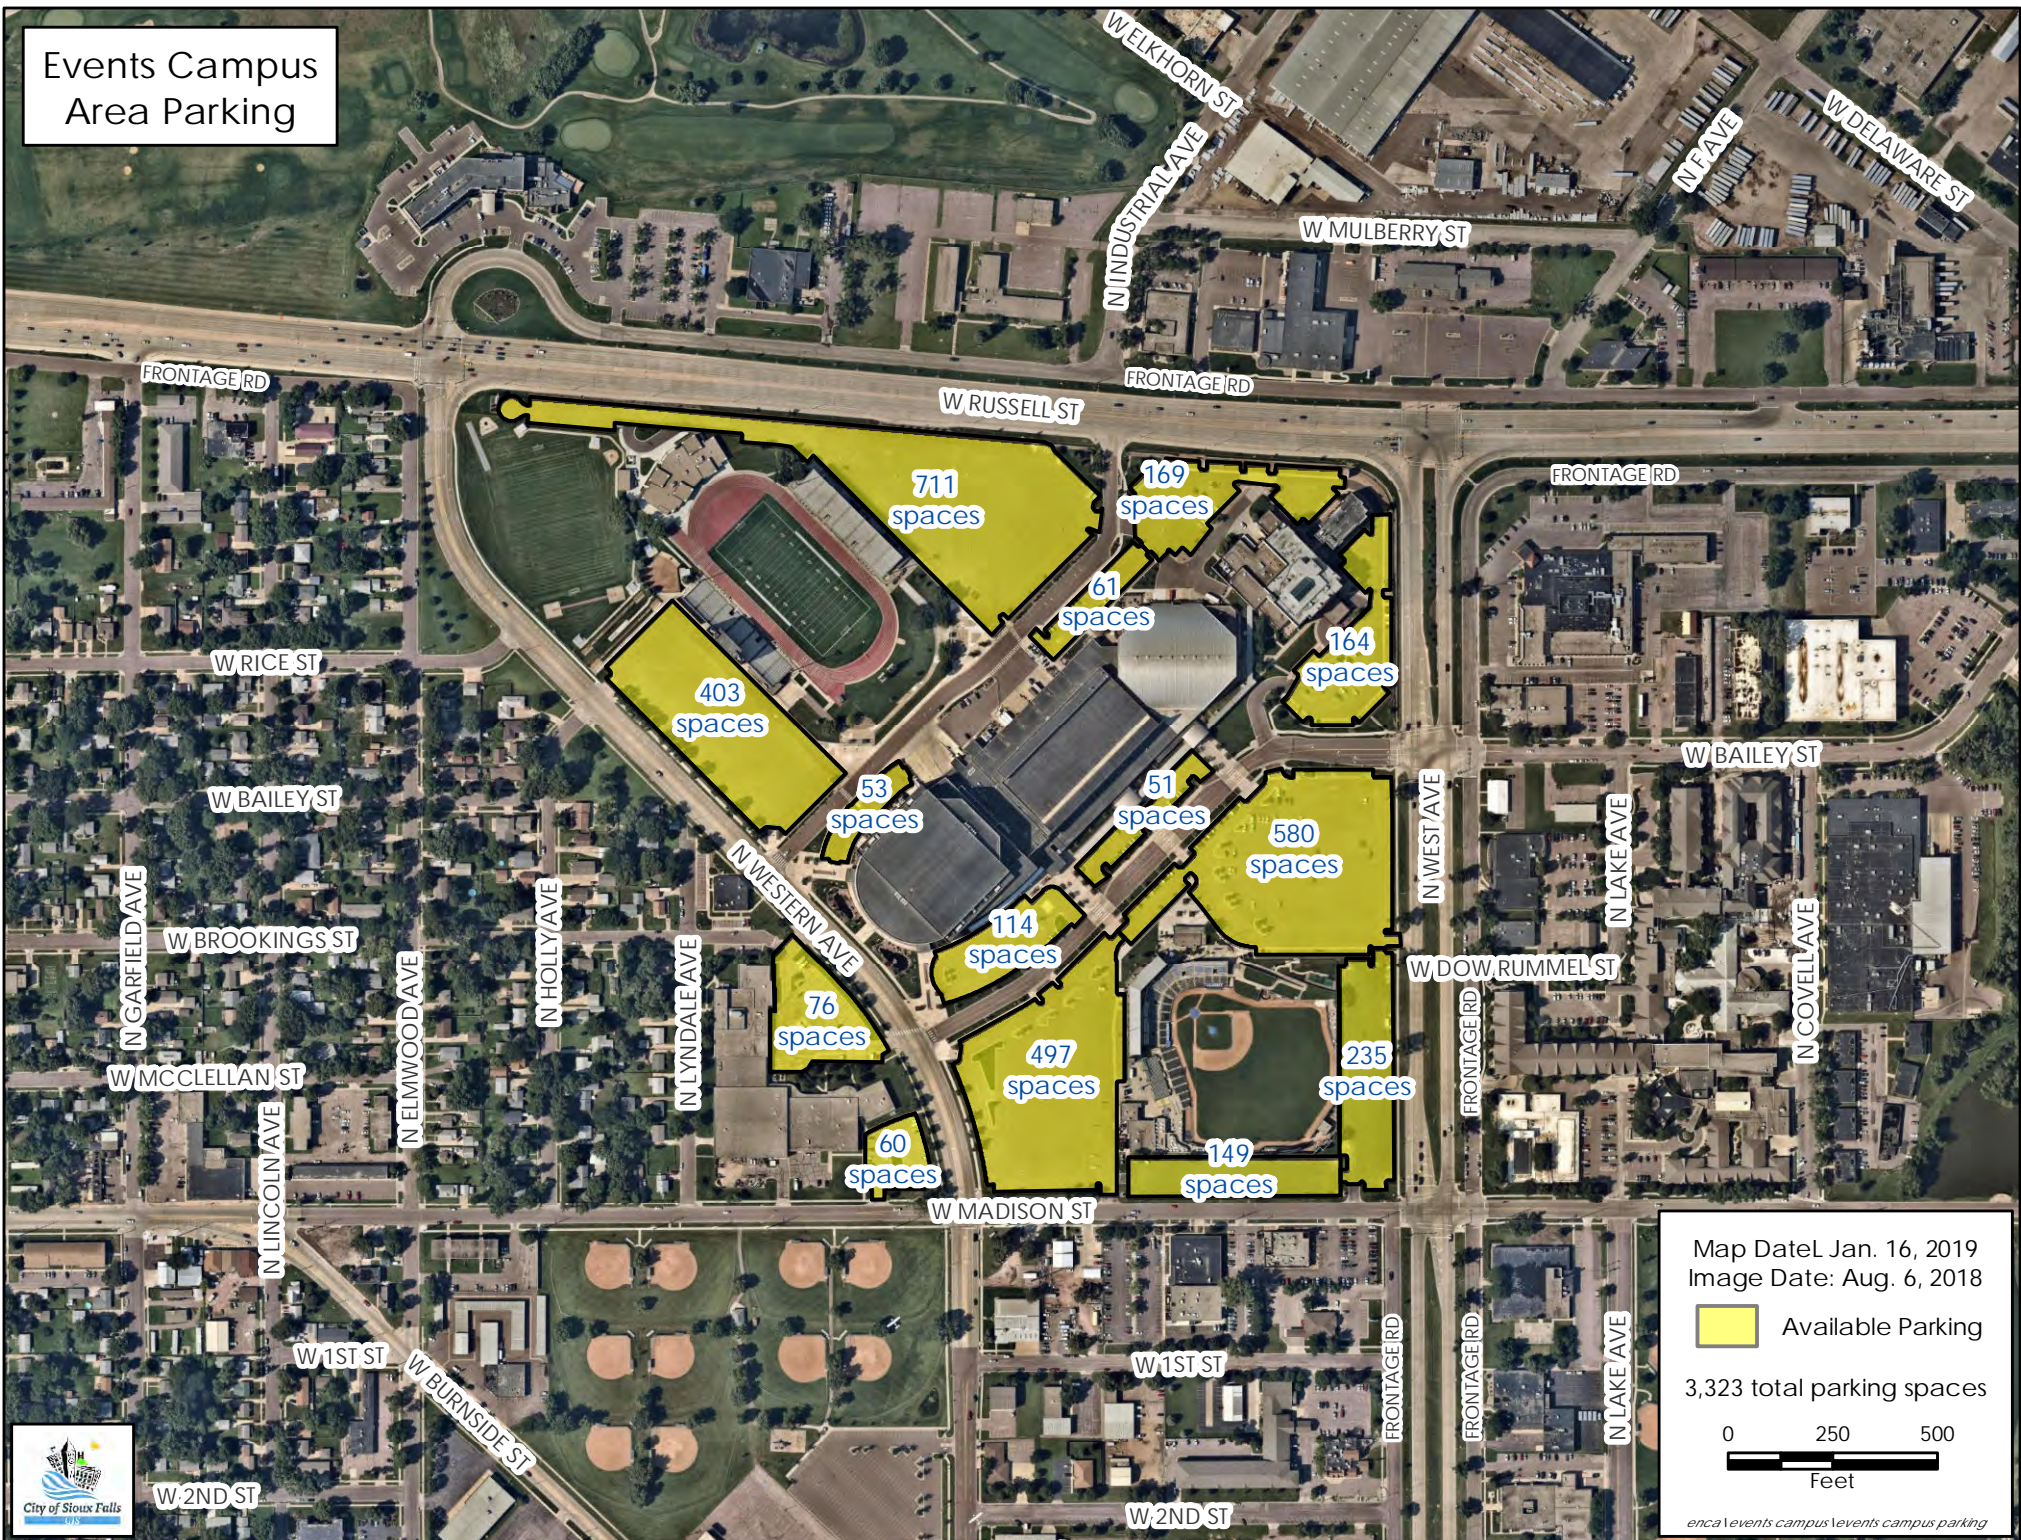

Events Campus

Map Date: Jan. 16, 2019
Image Date: Aug. 6, 2018

0 250 500
Feet

Events Campus Area Zoning

Map Date: Jan. 16, 2019

Zoning

- Single Family Residential
- Twin/Townhome Residential
- Manufactured Housing
- Multi-Family Residential
- Office/Institutional
- Commercial
- Industrial
- Open Space

0 250 500 750
Feet

enclavevents-campus\events-campus-zoning

Events Campus Area Land Use

Map Date: Jan. 16, 2019

Land Use

- Single/Two-Family Residential
- Multi-Family Residential
- Office/Public Service
- Institutional
- Commercial
- Industrial/Airport
- Park
- Other Green Space
- Undeveloped or Redeveloping

Events Campus Area Parking

Map Date: Jan. 16, 2019
 Image Date: Aug. 6, 2018

Available Parking

3,323 total parking spaces

0 250 500
 Feet

enca \events campus \events campus parking

Events Campus Area Utilities

Events Campus Area Businesses

Map Date: Jan. 16, 2019
Image Date: Aug. 6, 2018

Events Campus Area Permits 2015-Present

Map Date: Jan. 16, 2019
Image Date: Aug. 6, 2018

- Commercial New
- Commercial Addition
- Commercial Foundation/Shell
- Commercial Remodel/Renovation
- Commercial Accessory Structure
- Commercial Repair
- Residential Accessory Structure
- Residential Renovation/Repair