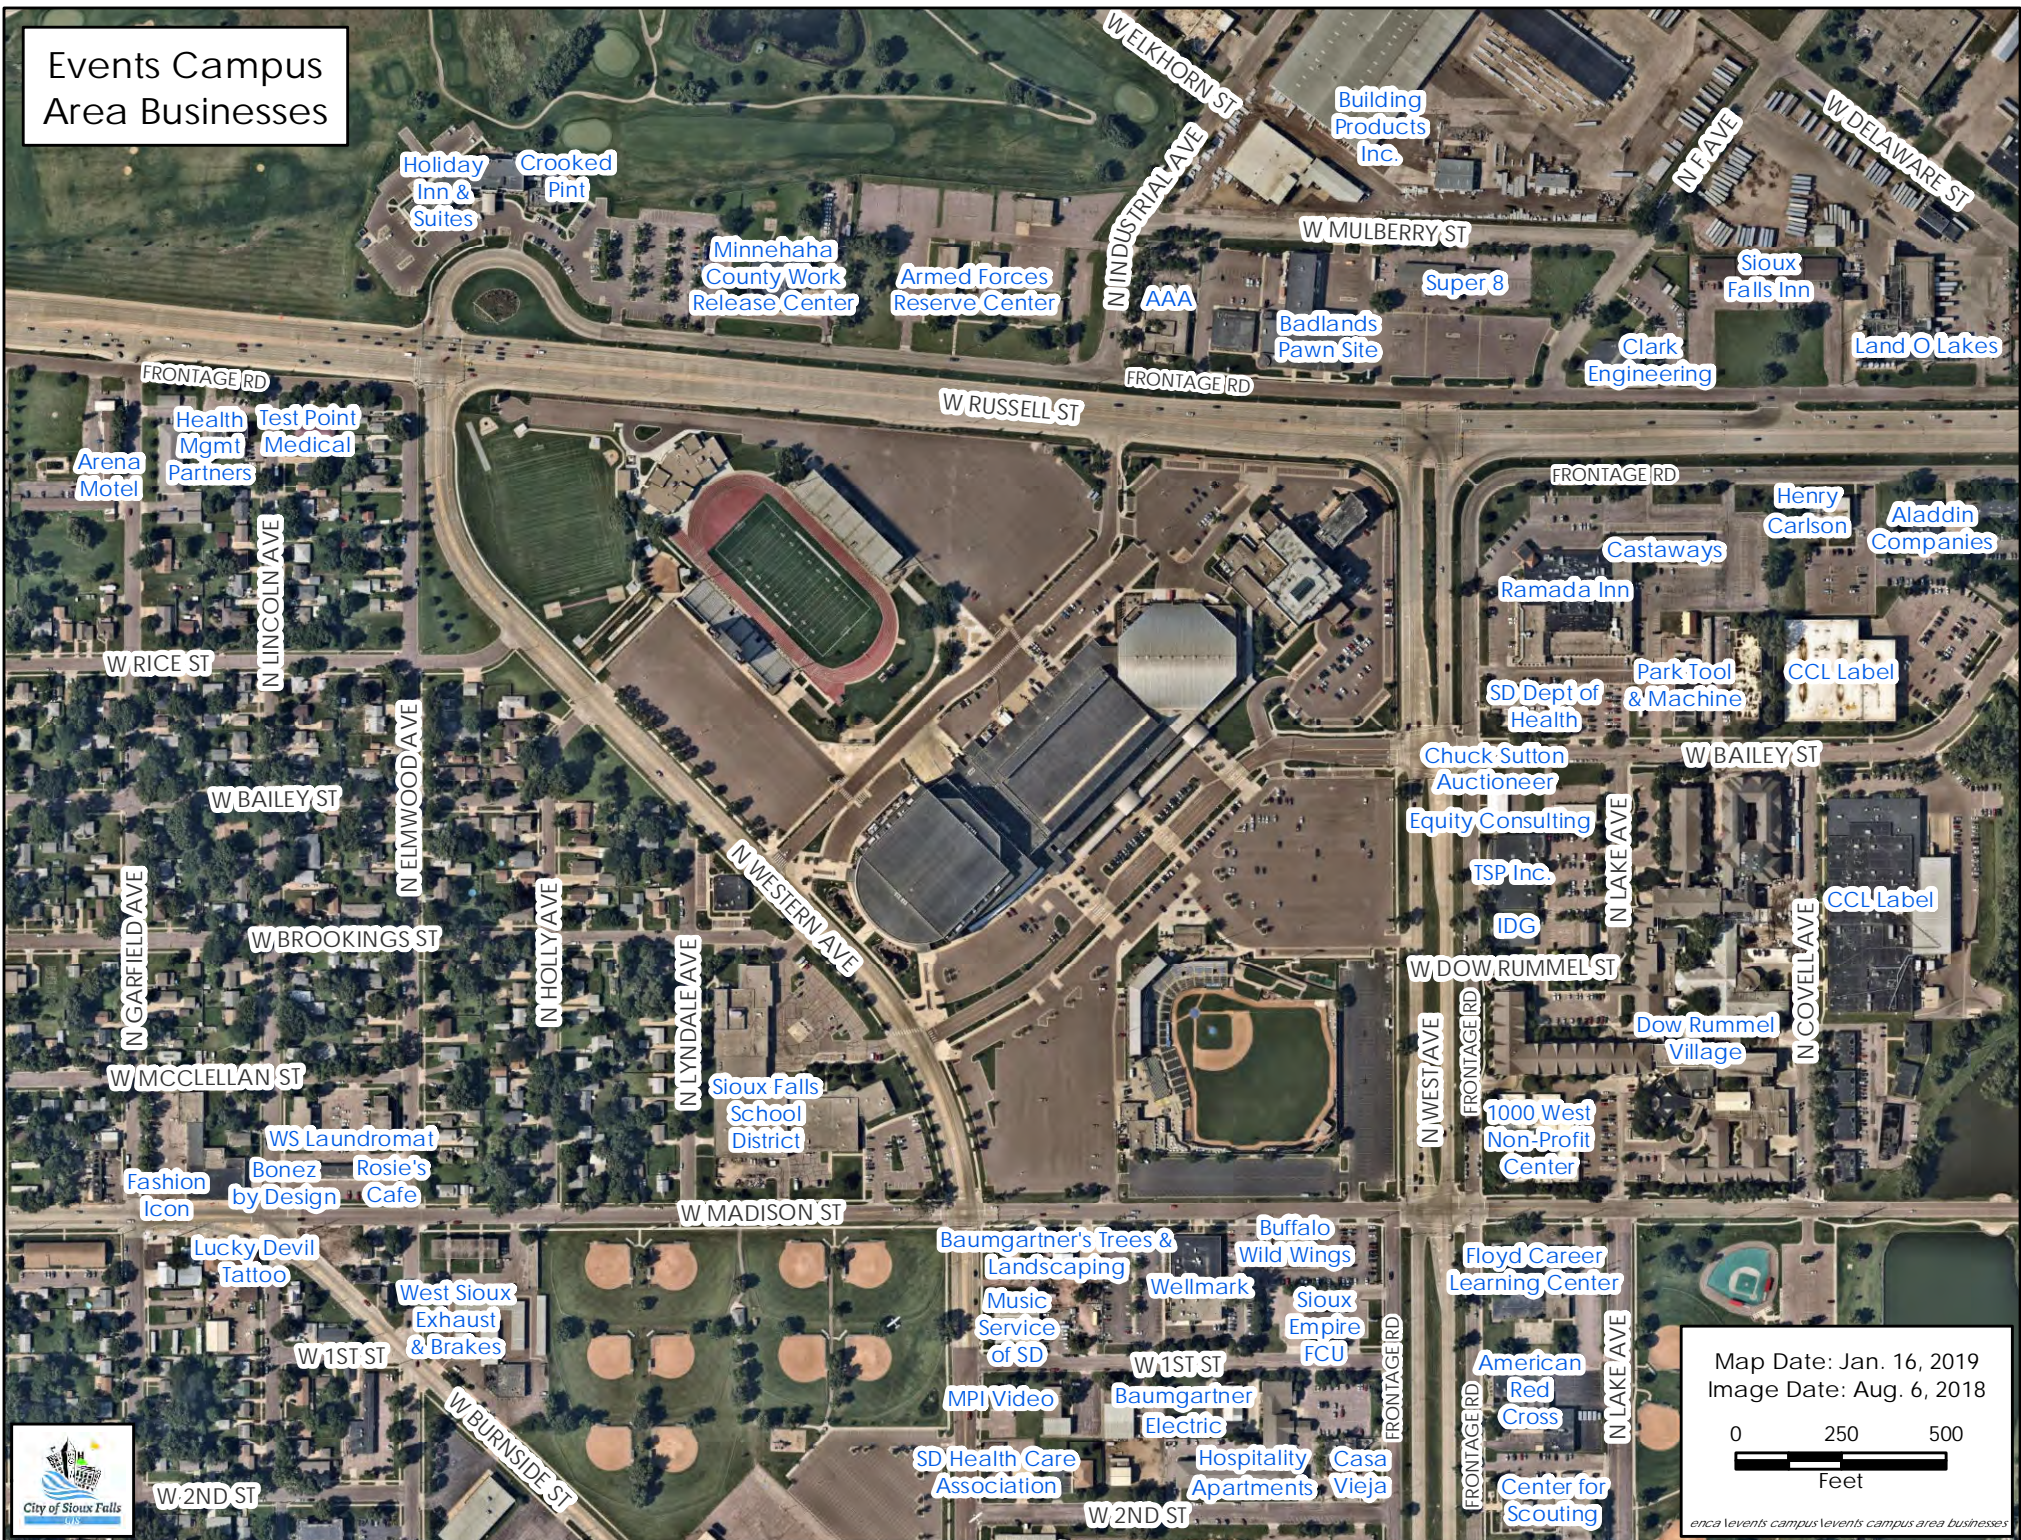

0 250 500 750
Feet

enclavevents-campus\events-campus-zoning

Events Campus Area Land Use

Map Date: Jan. 16, 2019

Land Use

- Single/Two-Family Residential
- Multi-Family Residential
- Office/Public Service
- Institutional
- Commercial
- Industrial/Airport
- Park
- Other Green Space
- Undeveloped or Redeveloping

Events Campus Area Parking

Map Date: Jan. 16, 2019
 Image Date: Aug. 6, 2018

Available Parking

3,323 total parking spaces

0 250 500
 Feet

enca \events campus \events campus parking

Events Campus Area Utilities

Events Campus Area Businesses

Map Date: Jan. 16, 2019
Image Date: Aug. 6, 2018

Events Campus Area Permits 2015-Present

Map Date: Jan. 16, 2019
Image Date: Aug. 6, 2018

- Commercial New
- Commercial Addition
- Commercial Foundation/Shell
- Commercial Remodel/Renovation
- Commercial Accessory Structure
- Commercial Repair
- Residential Accessory Structure
- Residential Renovation/Repair