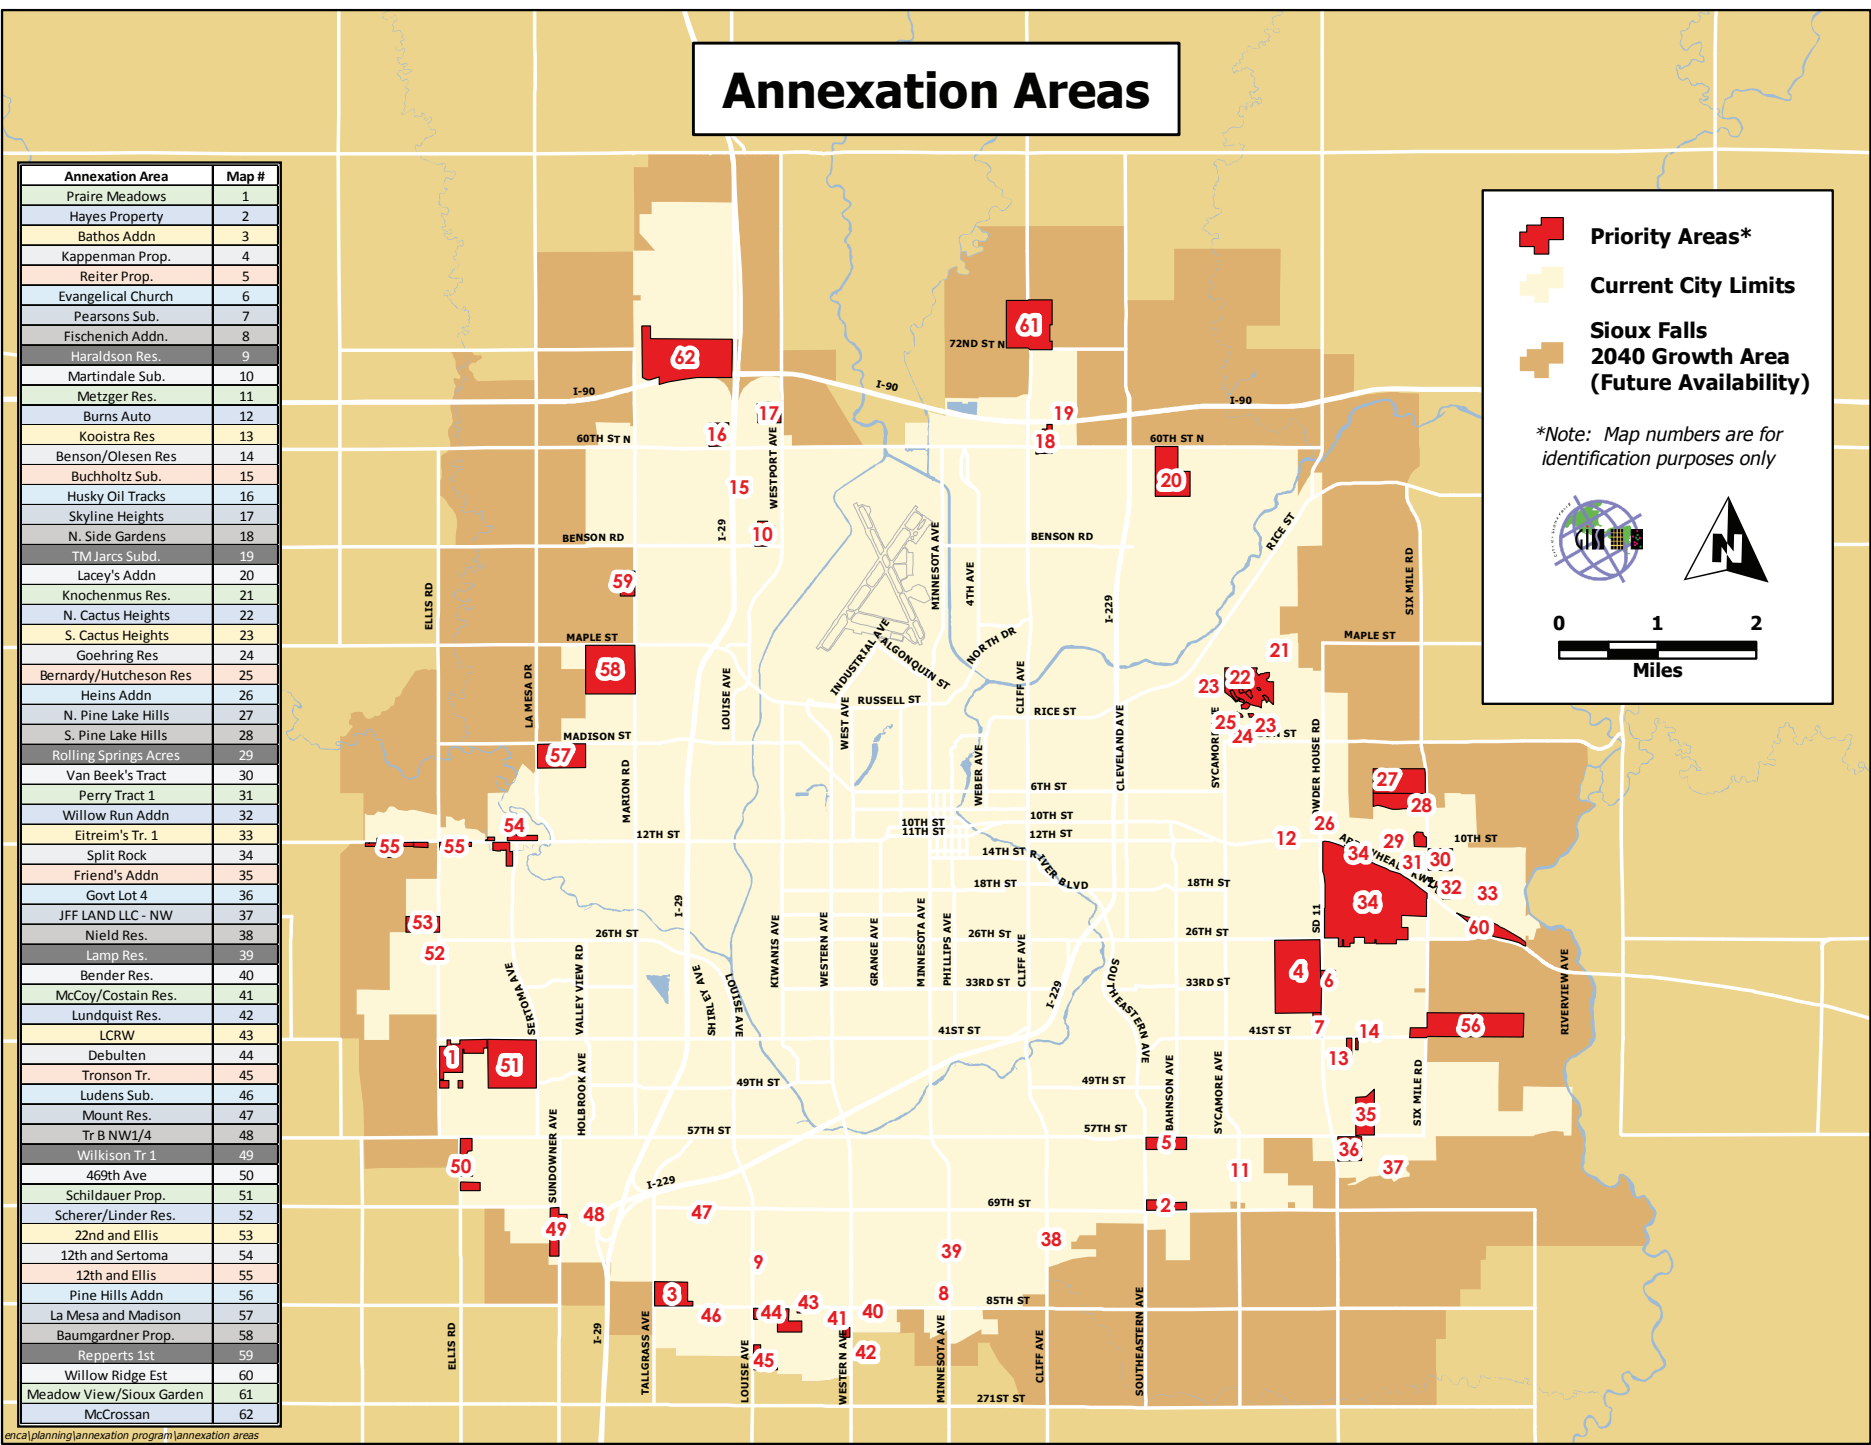

Annexation Areas

Annexation Area	Map #
Praire Meadows	1
Hayes Property	2
Bathos Addn	3
Kappenman Prop.	4
Reiter Prop.	5
Evangelical Church	6
Pearsons Sub.	7
Fischenich Addn.	8
Haraldson Res.	9
Martindale Sub.	10
Metzger Res.	11
Burns Auto	12
Kooistra Res.	13
Benson/Olesen Res.	14
Buchholtz Sub.	15
Husky Oil Tracks	16
Skyline Heights	17
N. Side Gardens	18
TM Jarcs Subd.	19
Lacey's Addn	20
Knochenmus Res.	21
N. Cactus Heights	22
S. Cactus Heights	23
Goehring Res.	24
Bernardy/Hutcheson Res.	25
Heins Addn	26
N. Pine Lake Hills	27
S. Pine Lake Hills	28
Rolling Springs Acres	29
Van Beek's Tract	30
Perry Tract 1	31
Willow Run Addn	32
Eitrem's Tr. 1	33
Split Rock	34
Friend's Addn	35
Govt Lot 4	36
JFF LAND LLC - NW	37
Nield Res.	38
Lamp Res.	39
Bender Res.	40
McCoy/Costain Res.	41
Lundquist Res.	42
LCRW	43
Debulten	44
Tronson Tr.	45
Ludens Sub.	46
Mount Res.	47
Tr B NW1/4	48
Wilkinson Tr 1	49
469th Ave	50
Schildauer Prop.	51
Scherer/Linder Res.	52
22nd and Ellis	53
12th and Sertoma	54
12th and Ellis	55
Pine Hills Addn	56
La Mesa and Madison	57
Baumgardner Prop.	58
Repperts 1st	59
Willow Ridge Est	60
Meadow View/Sioux Garden	61
McCrossan	62

Priority Areas*

Current City Limits

Sioux Falls 2040 Growth Area (Future Availability)

*Note: Map numbers are for identification purposes only

0 1 2
Miles

191

Map 10.A: Annexation Priorities