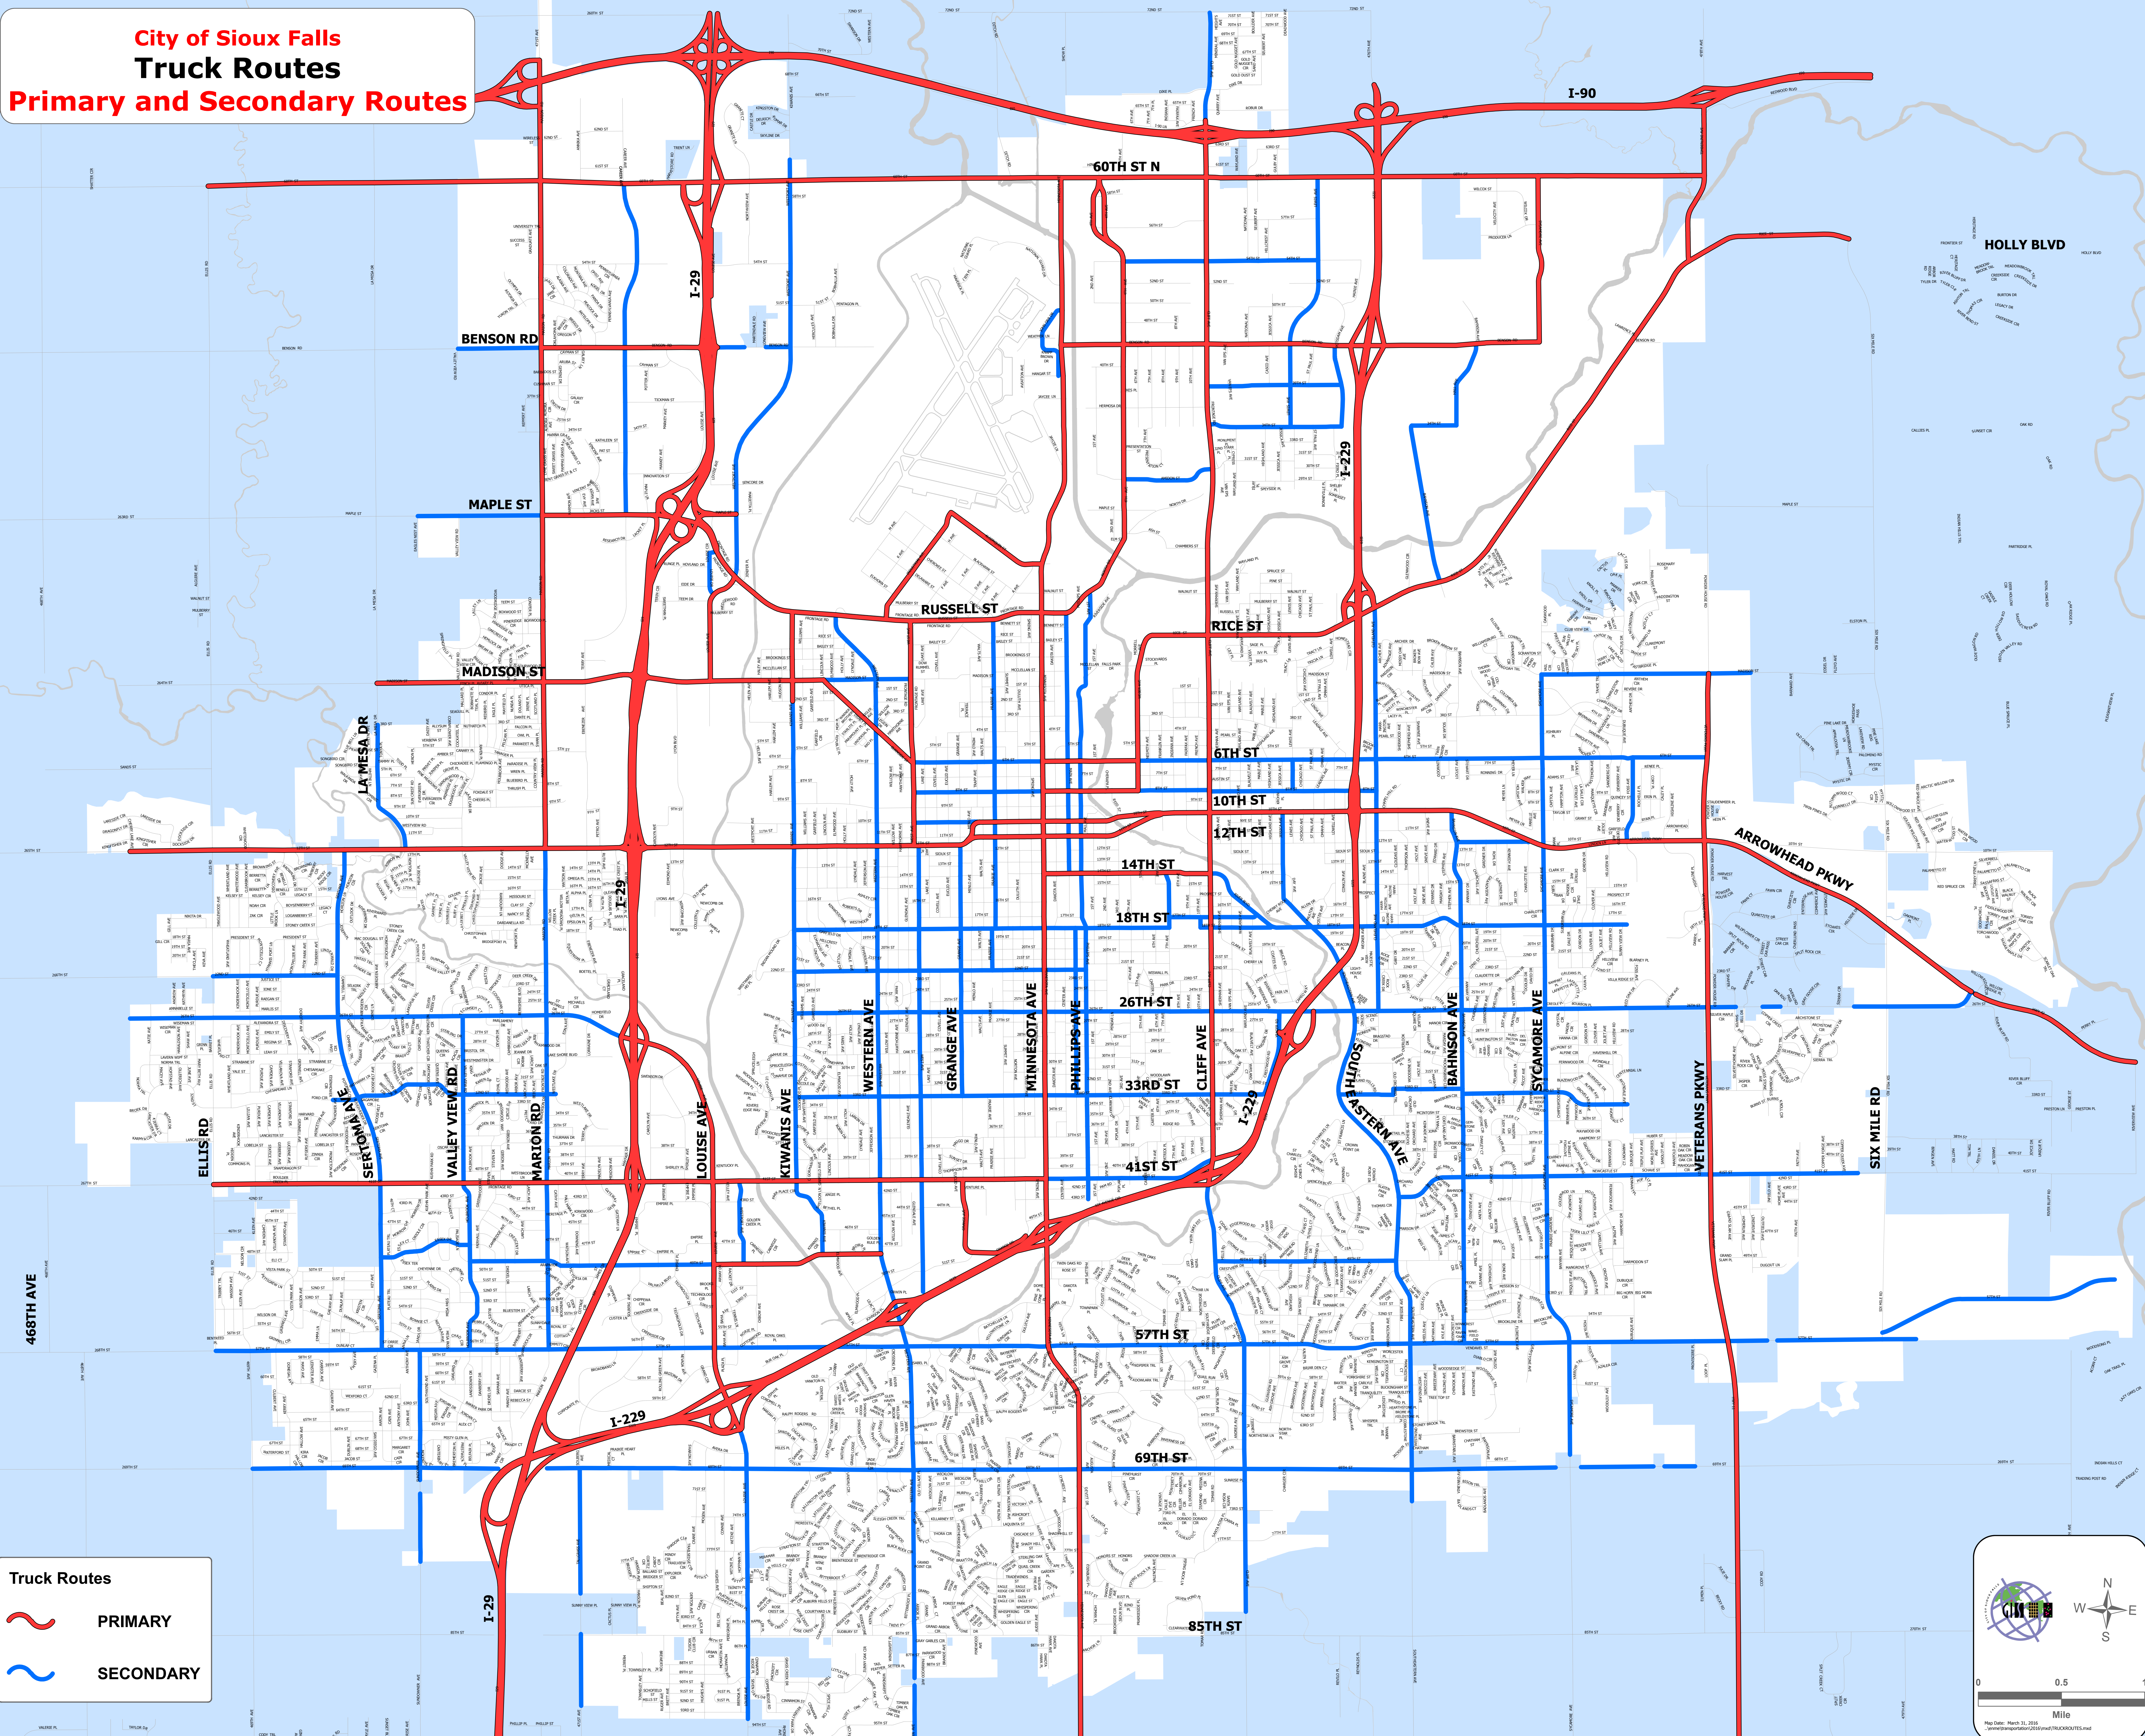

City of Sioux Falls Truck Routes Primary and Secondary Routes

Truck Routes

-  PRIMARY
-  SECONDARY

0 0.5 1
Mile

Map Date: March 31, 2020
Source: [gisportal/226/mxd/TRUCKROUTES.mxd](#)