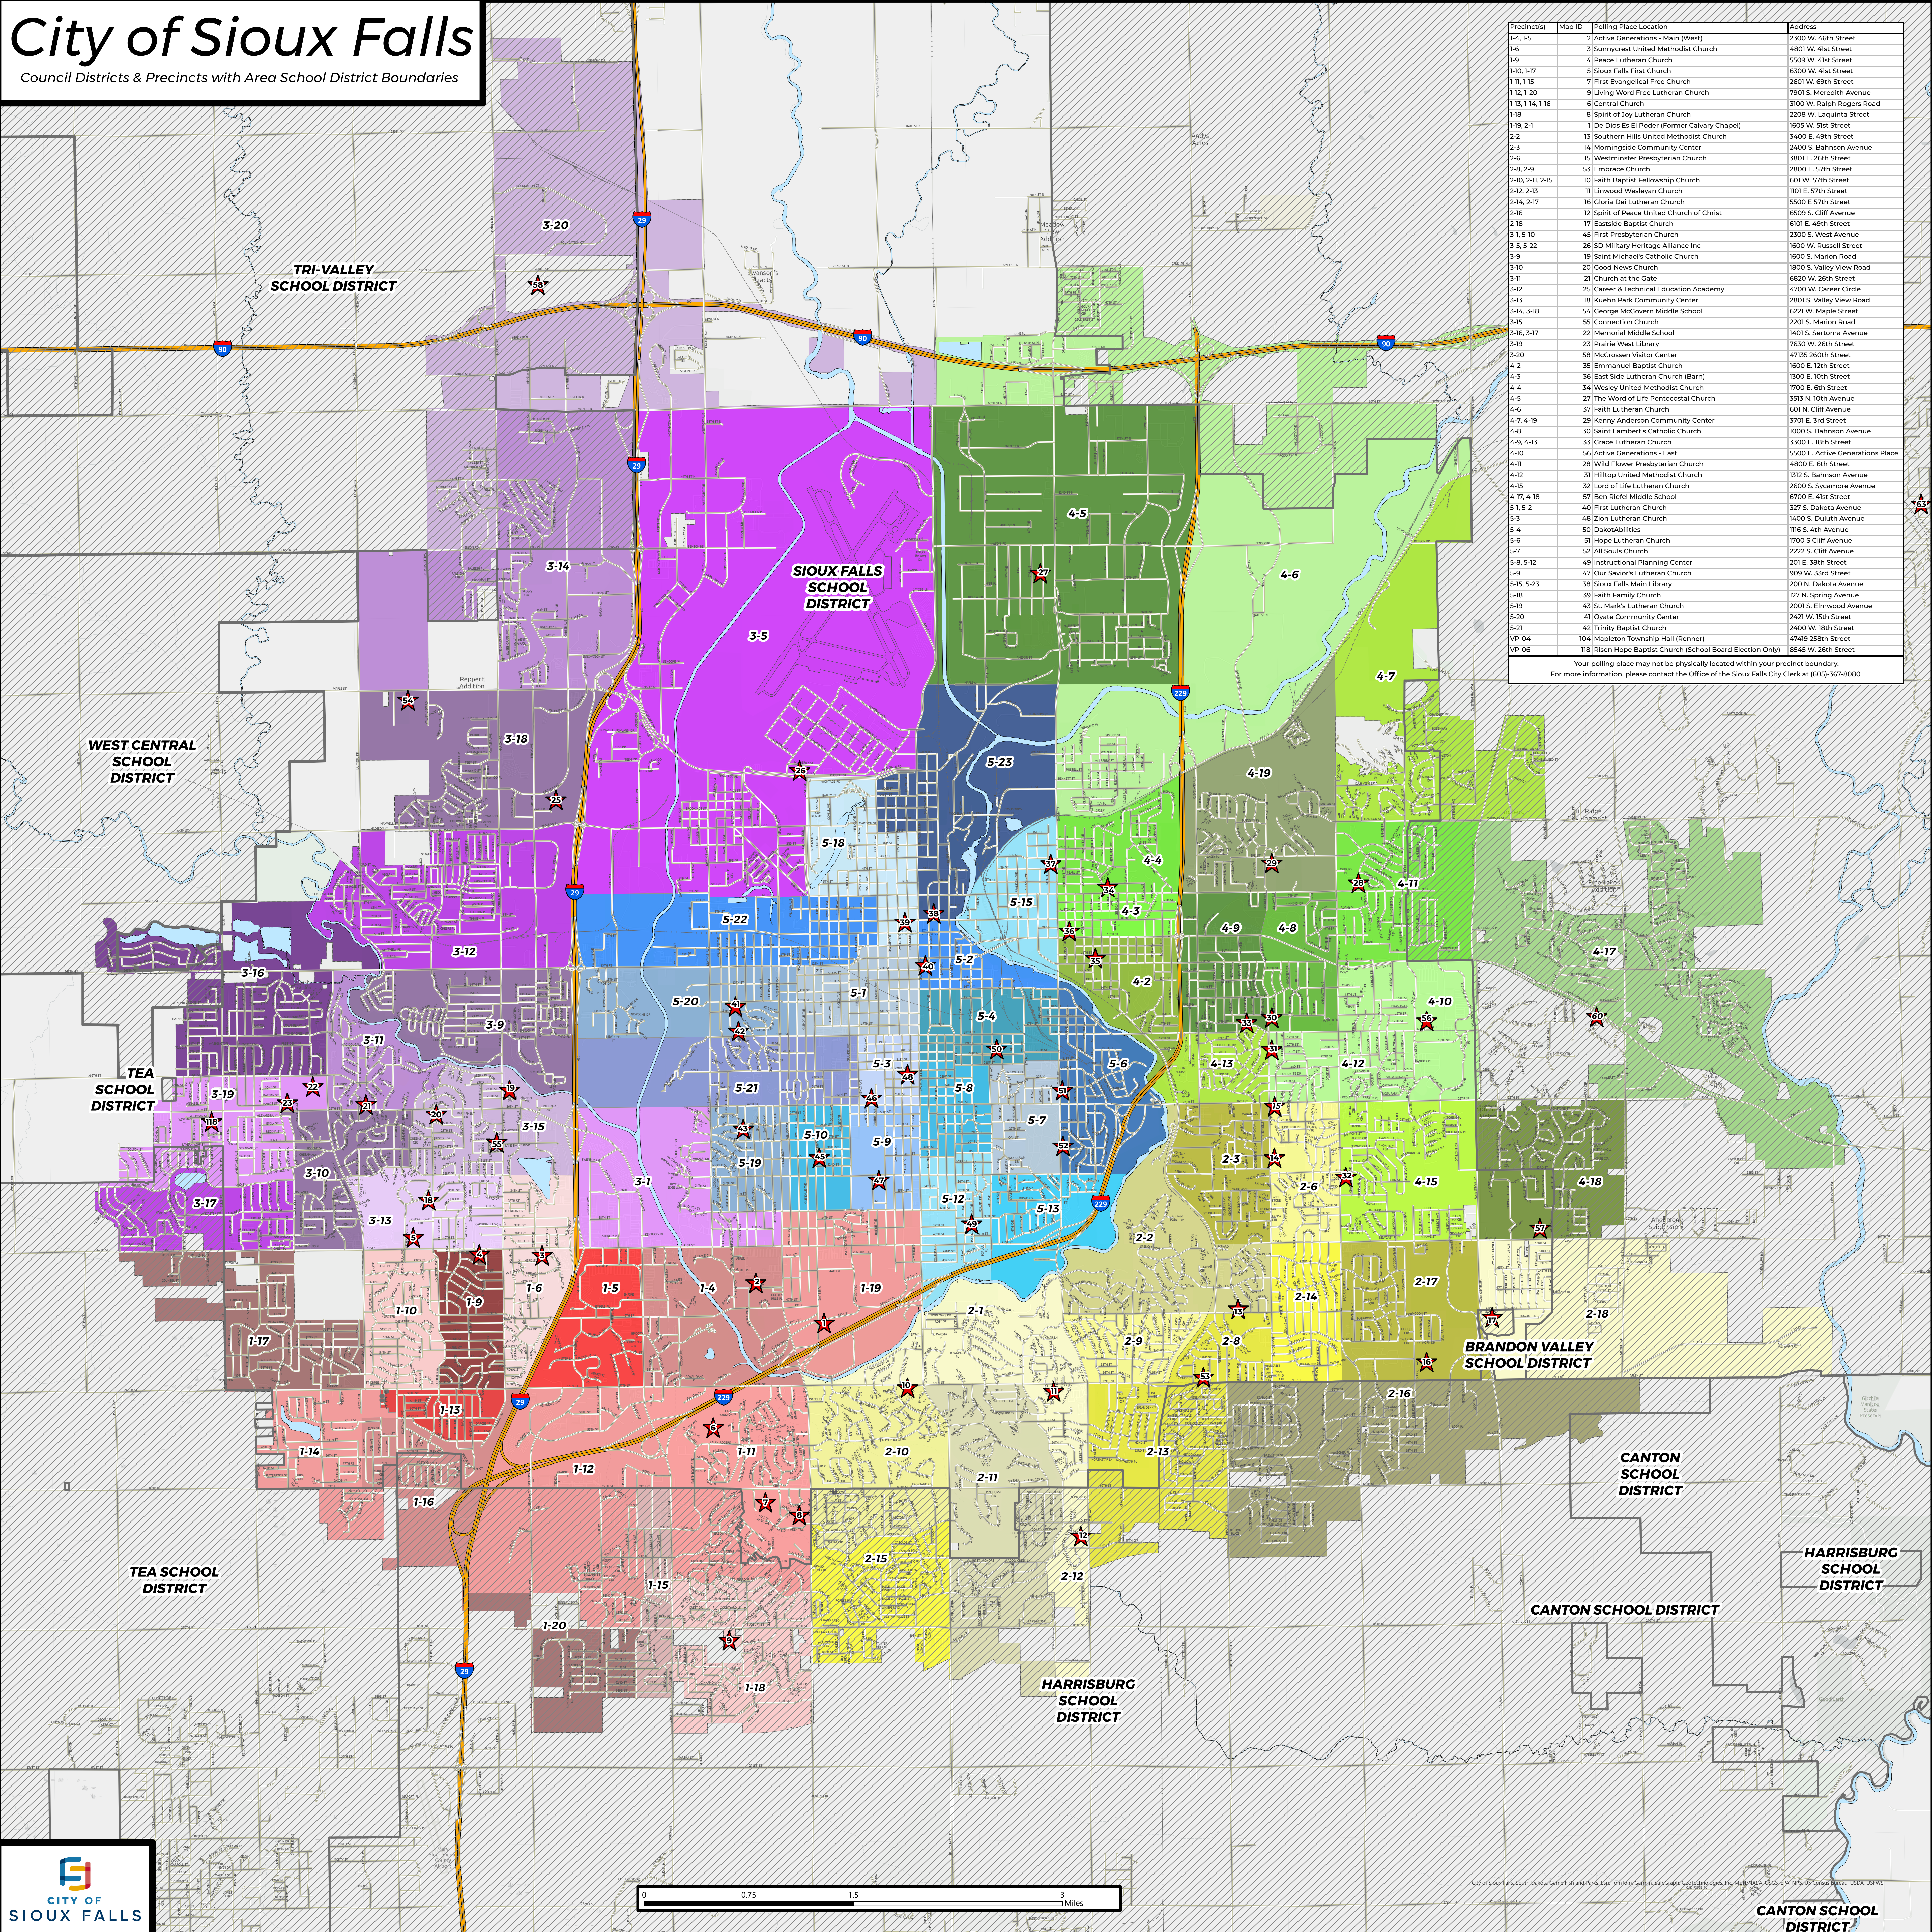

City of Sioux Falls

Council Districts & Precincts with Area School District Boundaries

Precinct(s)	Map ID	Polling Place Location	Address
1-4, 1-5	2	Active Generations - Main (West)	2300 W. 46th Street
1-6	3	Suncrest United Methodist Church	4801 W. 41st Street
1-9	4	Peace Lutheran Church	5509 W. 41st Street
1-10, 1-17	5	Sioux Falls First Church	6300 W. 41st Street
1-11, 1-15	7	First Evangelical Free Church	2601 W. 69th Street
1-12, 1-20	9	Living Word Free Lutheran Church	7900 S. Meredith Avenue
1-13, 1-14, 1-16	6	Central Church	3100 W. Ralph Rogers Road
1-18	8	Spirit of Joy Lutheran Church	2208 W. LaQuinta Street
1-19, 2-1	1	De Dios Es El Poder (Former Calvary Chapel)	1605 W. 51st Street
2-2	13	Southern Hills United Methodist Church	3400 E. 49th Street
2-3	14	Morningside Community Center	2400 S. Bahnsen Avenue
2-6	15	Westminster Presbyterian Church	3801 E. 26th Street
2-8, 2-9	53	Embrace Church	2600 E. 57th Street
2-10, 2-11, 2-15	10	Faith Baptist Fellowship Church	601 W. 57th Street
2-12, 2-13	11	Linwood Wesleyan Church	1101 E. 57th Street
2-14, 2-17	16	Gloria Dei Lutheran Church	5500 E. 57th Street
2-16	12	Spirit of Peace United Church of Christ	6509 S. Cliff Avenue
2-18	17	Eastside Baptist Church	6101 E. 49th Street
3-1, 5-10	45	First Presbyterian Church	2300 S. West Avenue
3-5, 5-22	26	50 Military Heritage Alliance Inc	1600 W. Russell Street
3-9	19	Saint Michael's Catholic Church	1600 S. Marion Road
3-10	20	Good News Church	1800 S. Valley View Road
3-11	21	Church at the Gate	6820 W. 26th Street
3-12	25	Career & Technical Education Academy	4700 W. Career Circle
3-13	18	Kuehn Park Community Center	2801 S. Valley View Road
3-14, 3-18	54	George McGovern Middle School	6220 W. Maple Street
3-15	35	Connecton Church	2201 S. Marion Road
3-16, 3-17	22	Memorial Middle School	1401 S. Sertoma Avenue
3-19	23	Prairie West Library	7630 W. 26th Street
3-20	58	McCrosen Visitor Center	47135 260th Street
4-2	35	Emmanuel Baptist Church	1600 E. 12th Street
4-3	36	East Side Lutheran Church (Barn)	1300 E. 10th Street
4-4	34	Wesley United Methodist Church	1700 E. 6th Street
4-5	27	The Word of Life Pentecostal Church	3533 N. 10th Avenue
4-6	37	Faith Lutheran Church	601 N. Cliff Avenue
4-7, 4-19	29	Kenny Anderson Community Center	3701 E. 3rd Street
4-8	30	Saint Lambert's Catholic Church	1000 S. Bahnsen Avenue
4-9, 4-13	33	Grace Lutheran Church	3300 E. 18th Street
4-10	36	Active Generations - East	5500 E. Active Generations Place
4-11	28	Will Flower Presbyterian Church	4800 E. 6th Street
4-12	31	Hilltop United Methodist Church	1312 S. Bahnsen Avenue
4-15	32	Lord of Life Lutheran Church	2600 S. Sycamore Avenue
4-17, 4-18	57	Ben Riefel Middle School	6700 E. 41st Street
5-1, 5-2	40	First Lutheran Church	327 S. Dakota Avenue
5-3	48	Zion Lutheran Church	1400 S. Duluth Avenue
5-4	50	Dakota Abilities	1116 S. 4th Avenue
5-6	51	Hope Lutheran Church	1700 S. Cliff Avenue
5-7	52	All Souls Church	2222 S. Cliff Avenue
5-8, 5-12	49	Instructional Planning Center	201 E. 38th Street
5-9	47	Our Savior's Lutheran Church	909 W. 33rd Street
5-15, 5-23	39	Sioux Falls Main Library	200 N. Dakota Avenue
5-18	39	Faith Family Church	127 N. Spring Avenue
5-19	43	St. Mark's Lutheran Church	2000 S. Elmwood Avenue
5-20	41	Oyate Community Center	2421 W. 15th Street
5-21	42	Trinity Baptist Church	2400 W. 18th Street
VP-04	104	Mapleton Township Hall (Benner)	47419 258th Street
VP-06	118	Risen Hope Baptist Church (School Board Election Only)	8545 W. 26th Street