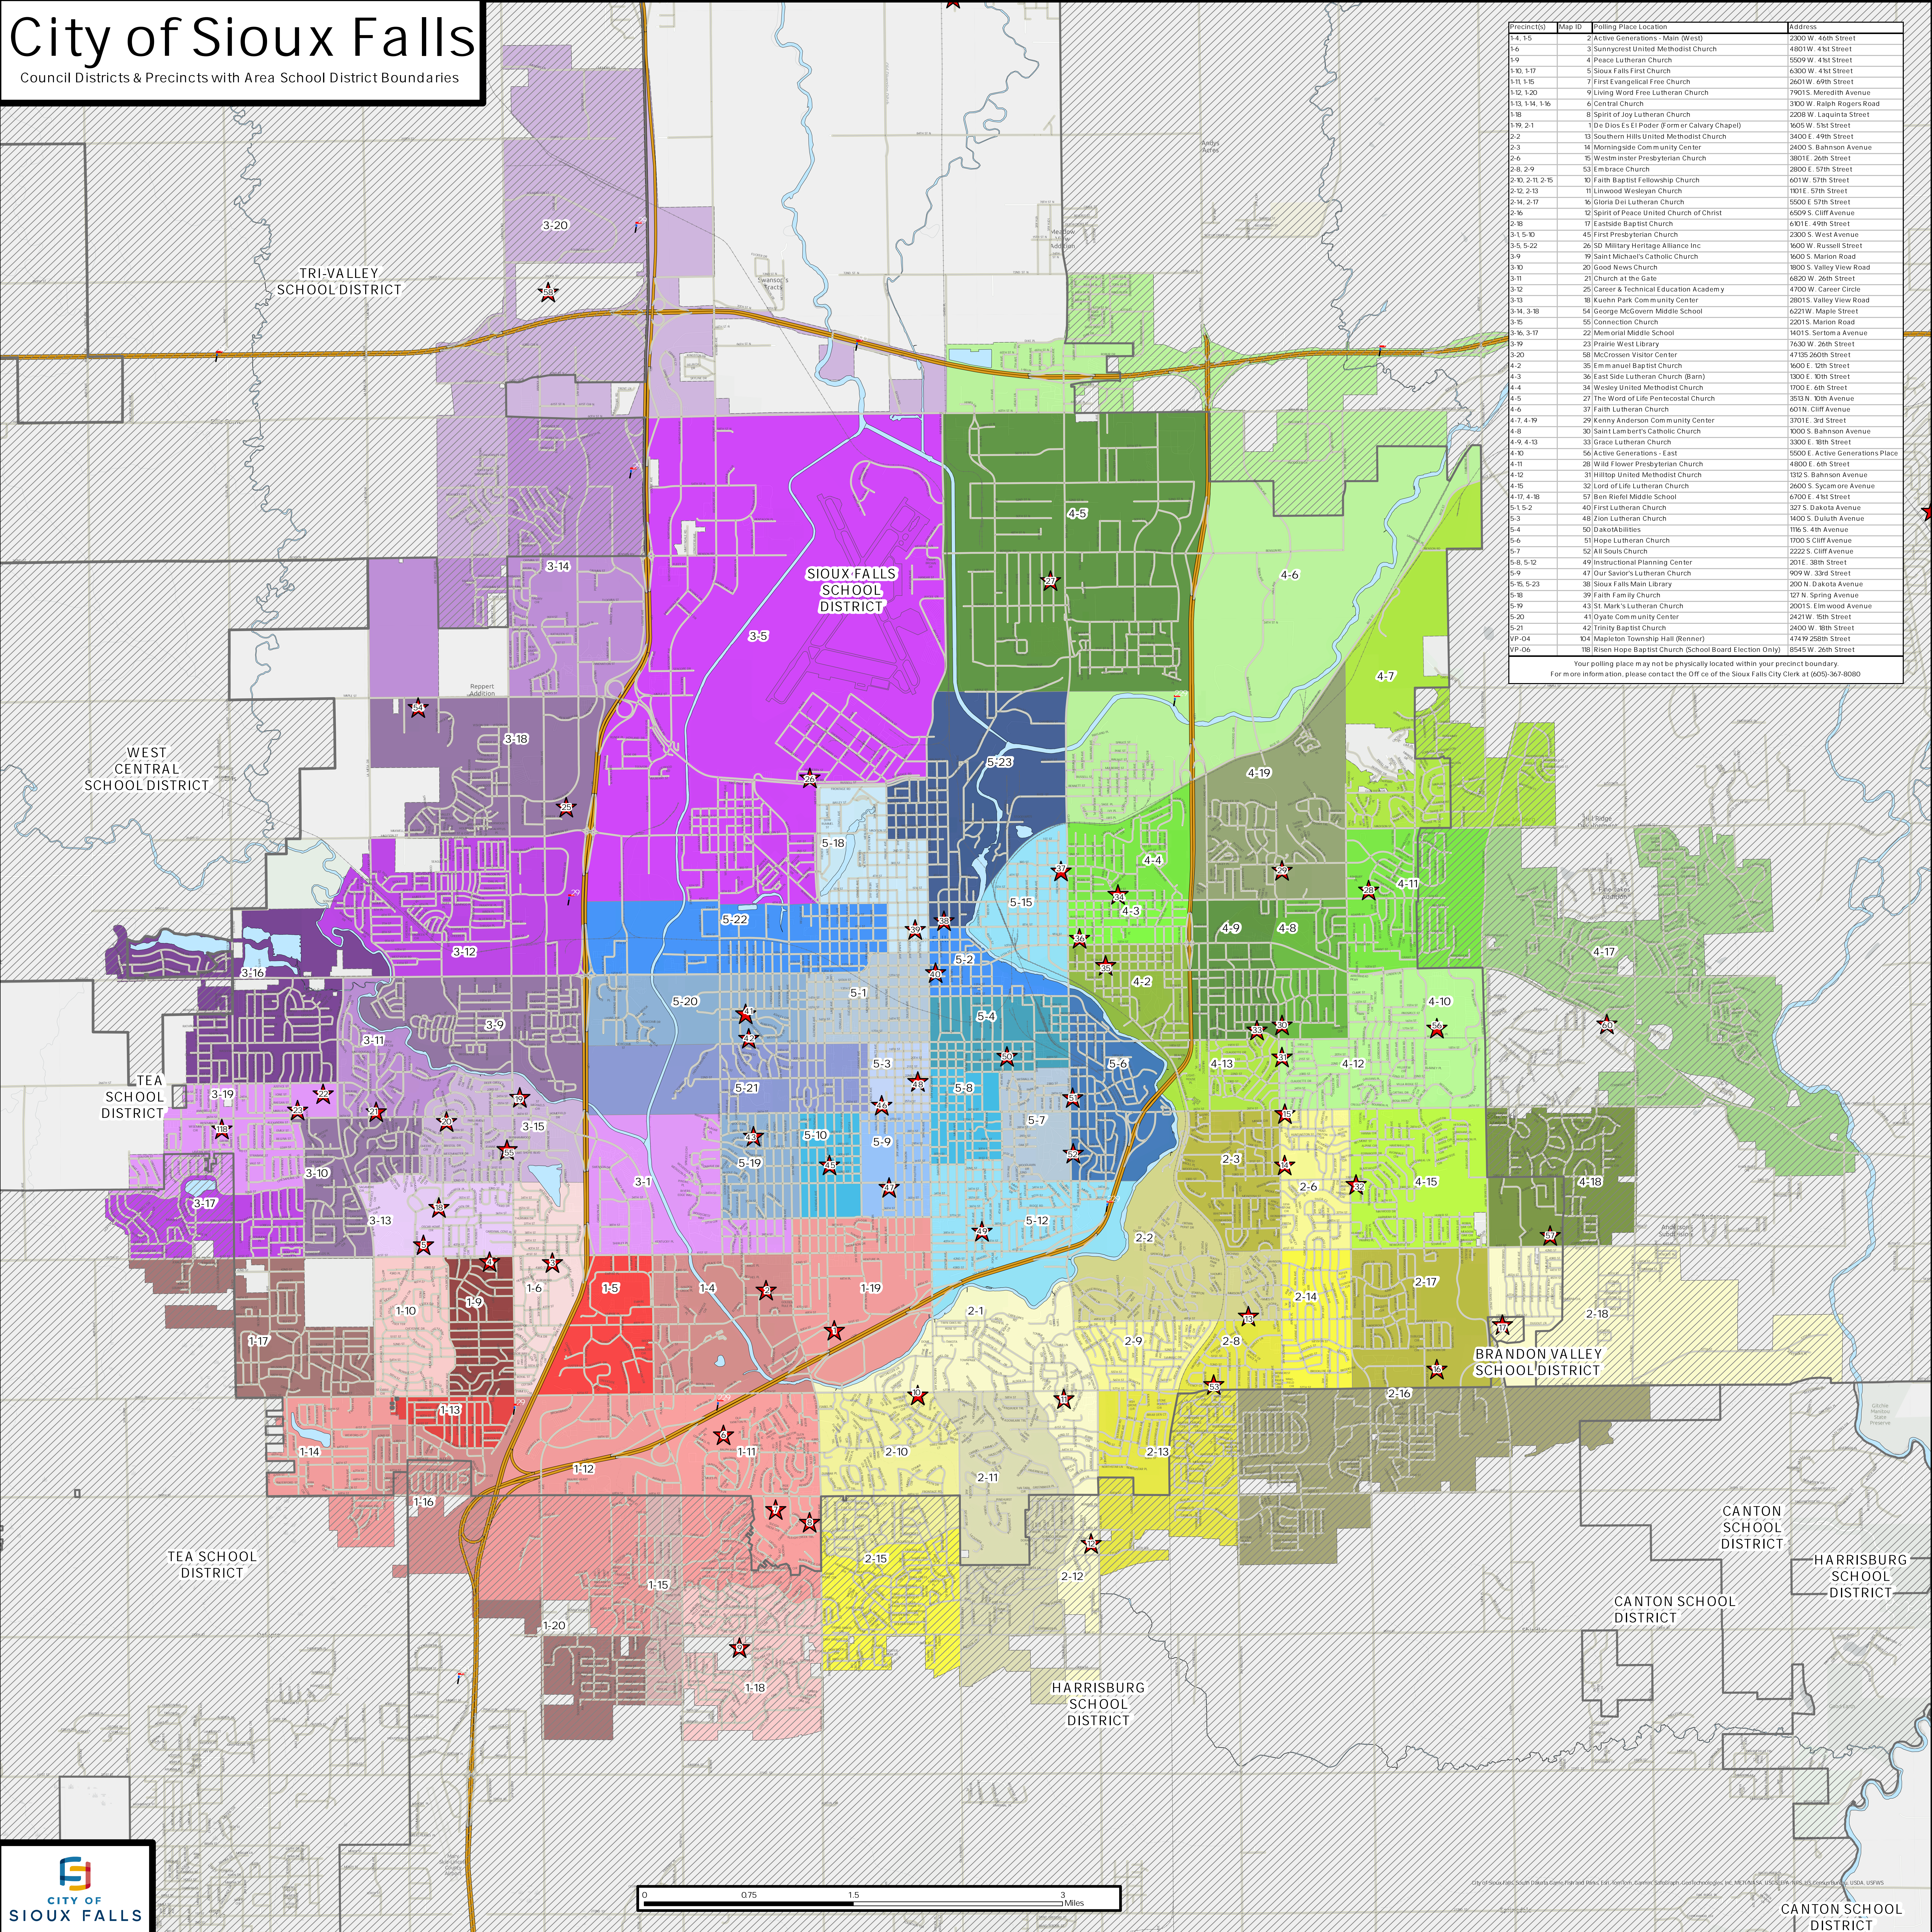

City of Sioux Falls

Council Districts & Precincts with Area School District Boundaries

Precinct(s)	Map ID	Polling Place Location	Address
1-4, 1-5	2	Active Generations - Main (West)	2300 W. 46th Street
1-6	3	Sunnycrest United Methodist Church	4801 W. 41st Street
1-9	4	Peace Lutheran Church	5509 W. 41st Street
1-10, 1-17	5	Sioux Falls First Church	6300 W. 41st Street
1-11, 1-15	7	First Evangelical Free Church	2601 W. 69th Street
1-12, 1-20	9	Living Word Free Lutheran Church	7405 S. Mendota Avenue
1-13, 1-14, 1-16	4	Central Church	2300 W. Ralph Rogers Road
1-18	8	Spirit of Joy Lutheran Church	2208 W. LaQuinta Street
1-19, 2-1	1	De Dios Es El Poder (Former Calvary Chapel)	1605 W. 51st Street
2-2	13	Southern Hills United Methodist Church	3400 E. 49th Street
2-3	14	Morningside Community Center	2400 S. Bahnsen Avenue
2-6	15	Westminster Presbyterian Church	3801 E. 26th Street
2-8, 2-9	53	Emmanuel Church	2600 E. 57th Street
2-10, 2-11, 2-15	10	Faith Baptist Fellowship Church	4017 W. 57th Street
2-12, 2-13	11	Linwood Wesleyan Church	1011 E. 57th Street
2-14, 2-17	16	Gloria Dei Lutheran Church	5500 E. 57th Street
2-16	12	Spirit of Peace United Church of Christ	6509 S. Cliff Avenue
2-18	17	Eastside Baptist Church	6101 E. 49th Street
3-1, 5-10	45	First Presbyterian Church	2300 S. West Avenue
3-3, 5-22	26	50 Military Heritage Alliance Inc	1600 W. Russell Street
3-9	19	Saint Michael's Catholic Church	1600 S. Marion Road
3-10	20	Good News Church	1800 S. Valley View Road
3-11	21	Church at the Gate	6820 W. 26th Street
3-12	25	Career & Technical Education Academy	4700 W. Career Circle
3-13	18	Kuehn Park Community Center	2801 S. Valley View Road
3-14, 3-18	54	George McGovern Middle School	6221 W. Maple Street
3-15	55	Connection Church	2201 S. Marion Road
3-16, 3-17	22	Memorial Middle School	1401 S. Sertoma Avenue
3-19	23	Prairie West Library	7630 W. 26th Street
3-20	58	McCrosen Visitor Center	4715 260th Street
4-2	35	Emmanuel Baptist Church	1600 E. 12th Street
4-3	36	East Side Lutheran Church (Barn)	1300 E. 10th Street
4-4	34	Wesley United Methodist Church	1700 E. 6th Street
4-5	27	The Word of Life Pentecostal Church	353 N. 10th Avenue
4-6	37	Faith Lutheran Church	601 N. Cliff Avenue
4-7, 4-19	29	Kenny Anderson Community Center	3701 E. 3rd Street
4-8	30	Saint Lambert's Catholic Church	1000 S. Bahnsen Avenue
4-9, 4-13	33	Grace Lutheran Church	3300 E. 18th Street
4-10	56	Active Generations - East	5500 E. Active Generations Plaza
4-11	28	Walt Flower Presbyterian Church	1800 E. 6th Street
4-12	31	Hilltop United Methodist Church	1332 S. Bahnsen Avenue
4-15	32	Lord of Life Lutheran Church	2600 S. Sycamore Avenue
4-17, 4-18	57	Ben Riefel Middle School	6700 E. 41st Street
5-1, 5-2	40	First Lutheran Church	327 S. Dakota Avenue
5-3	48	Zion Lutheran Church	1400 S. Duluth Avenue
5-4	50	Danahillies	116 S. 4th Avenue
5-6	51	Hope Lutheran Church	1700 S. Cliff Avenue
5-7	52	All Souls Church	2222 S. Cliff Avenue
5-8, 5-12	49	Instructional Planning Center	201 E. 38th Street
5-9	47	Our Savior's Lutheran Church	909 W. 33rd Street
5-15, 5-23	38	Sioux Falls Main Library	200 N. Dakota Avenue
5-18	39	Faith Family Church	127 N. Spring Avenue
5-19	43	St. Mark's Lutheran Church	2001 S. Elmwood Avenue
5-20	41	Oyale Community Center	2421 W. 15th Street
5-21	42	Trinity Baptist Church	2400 W. 18th Street
VP-04	104	Mapleton Township Hall (Renner)	4749 258th Street
VP-06	118	Risen Hope Baptist Church (School Board Election Only)	8545 W. 26th Street