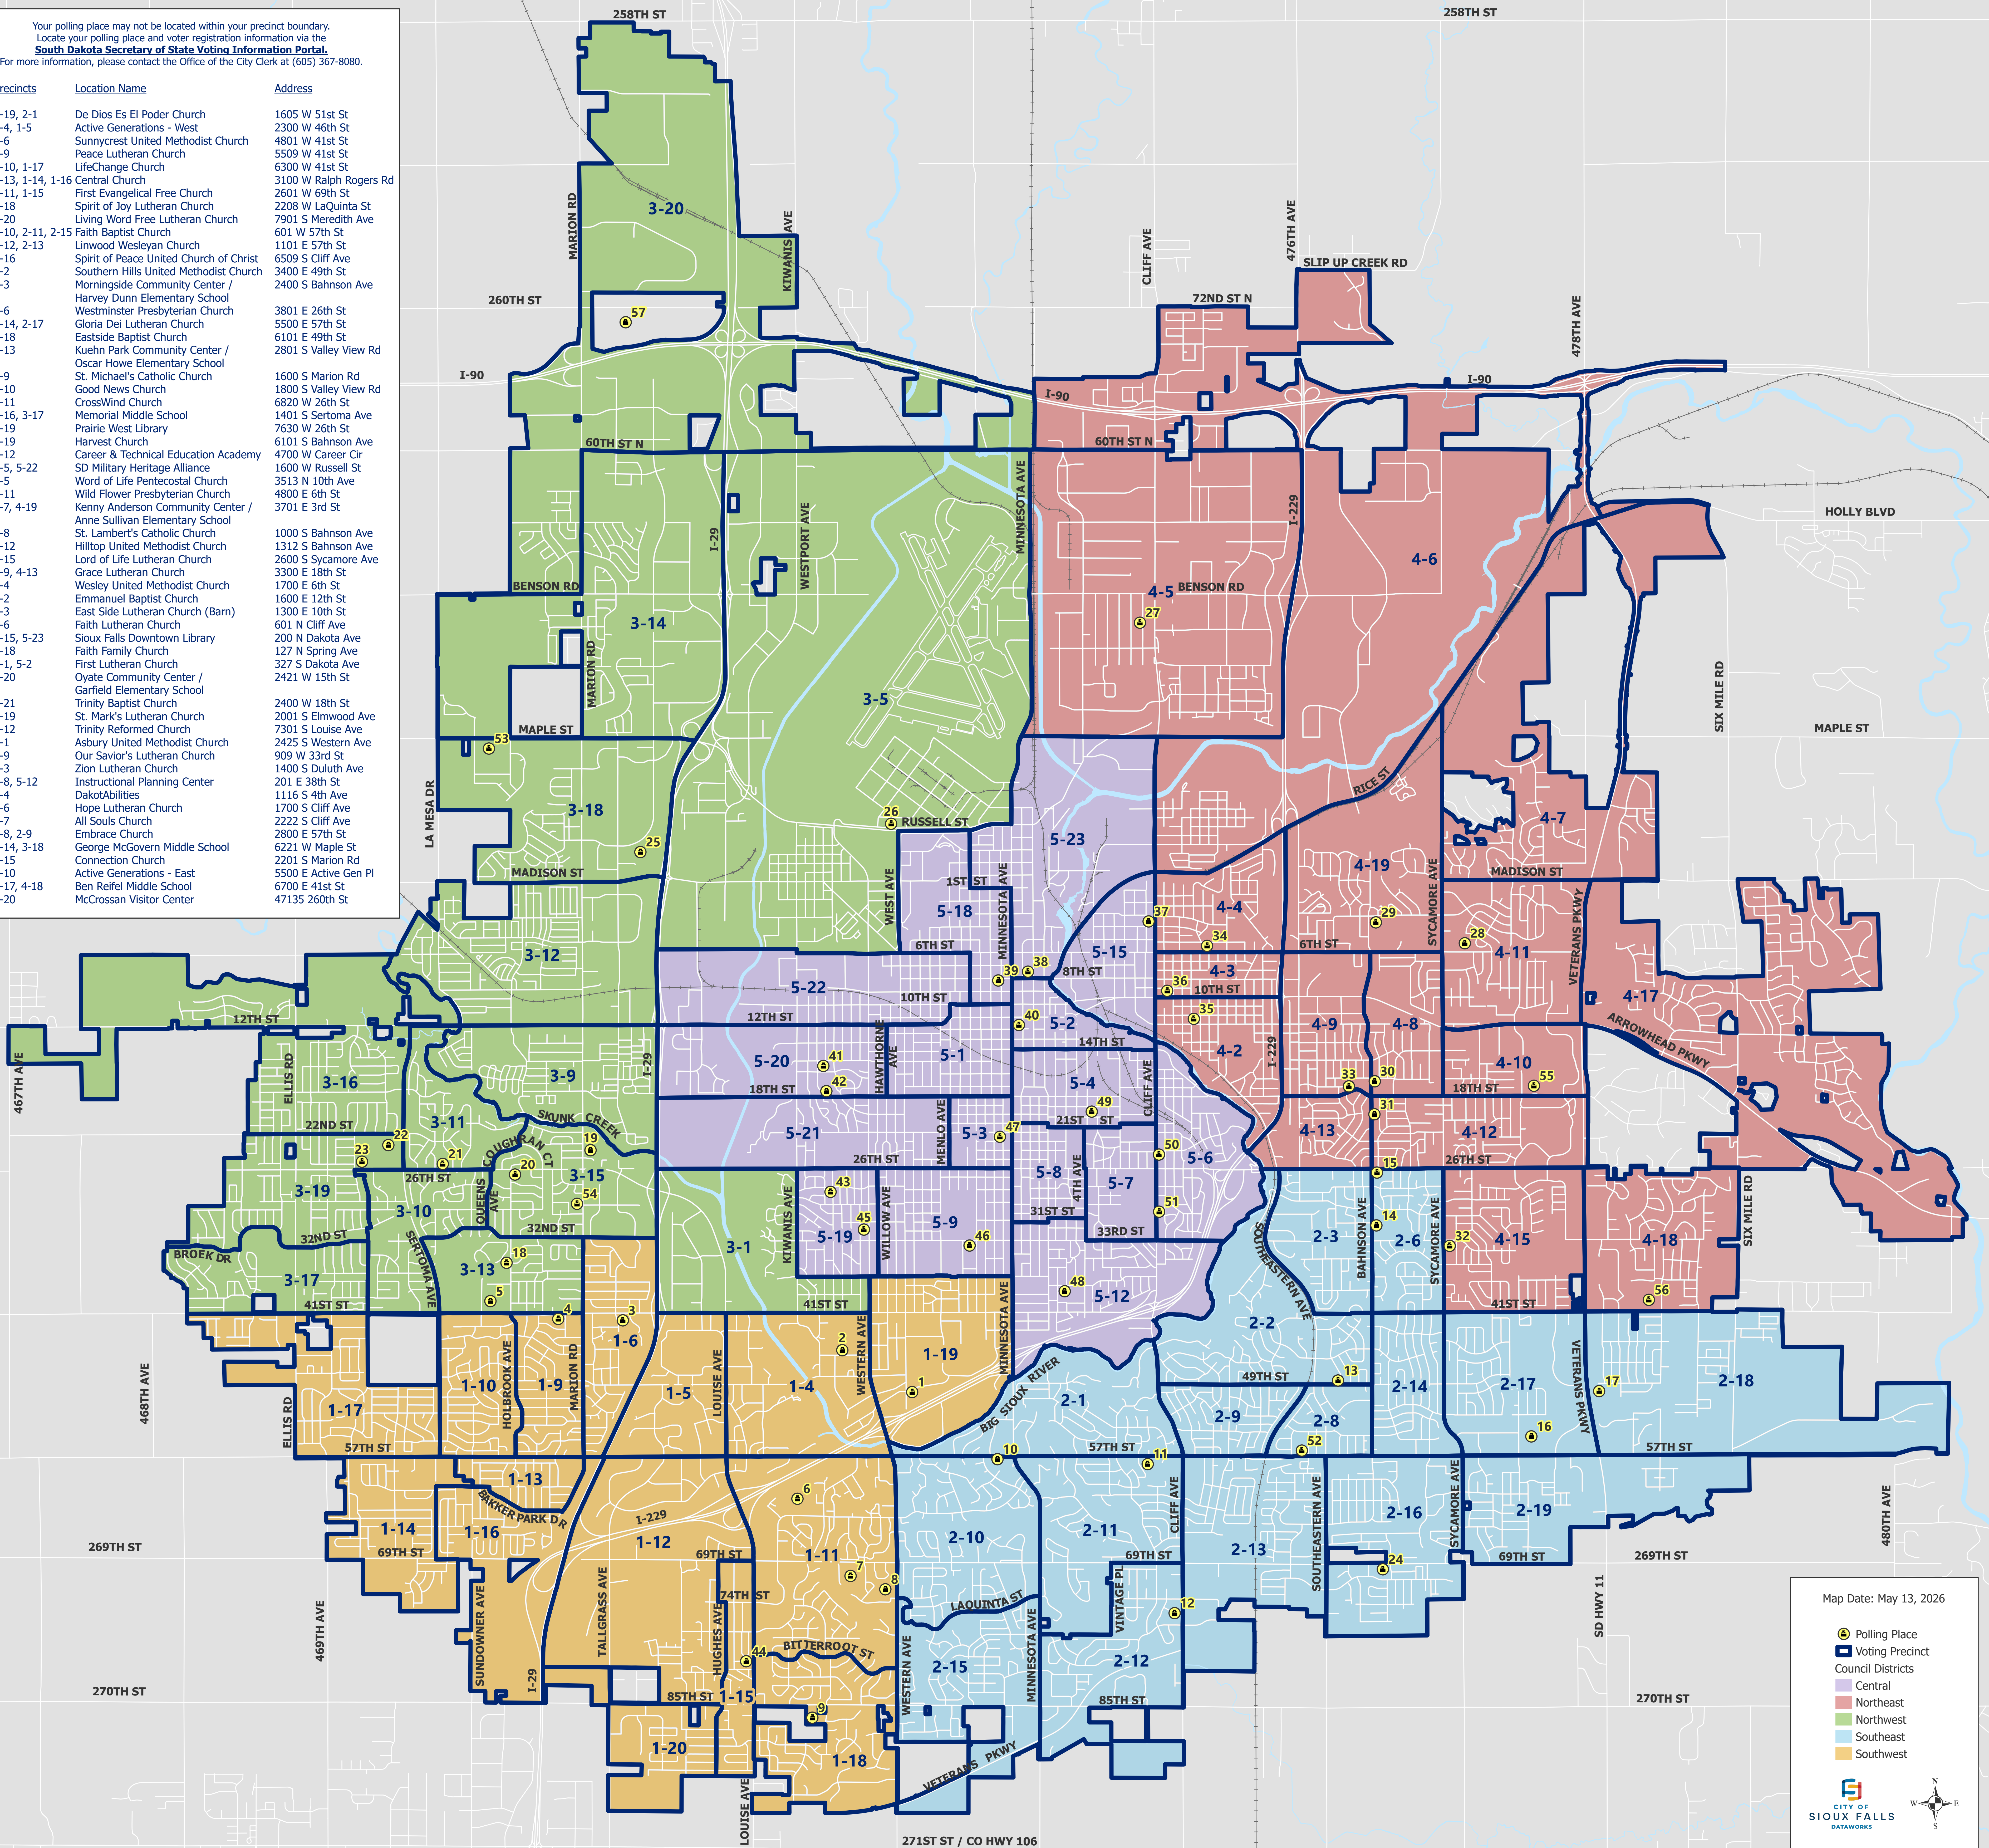

ID	Precincts	Location Name	Address
1	1-19, 2-1	De Dios Es El Poder Church	1605 W 51st St
2	1-4, 1-5	Active Generations - West	2300 W 46th St
3	1-6	Sunnycrest United Methodist Church	4801 W 41st St
4	1-9	Peace Lutheran Church	5509 W 41st St
5	1-10, 1-17	LifeChange Church	6300 W 41st St
6	1-13, 1-14, 1-16	Central Church	3100 W Ralph Rogers Rd
7	1-11, 1-15	First Evangelical Free Church	2601 W 69th St
8	1-18	Spirit of Joy Lutheran Church	2208 W LaQuinta St
9	1-20	Living Word Free Lutheran Church	7901 S Meredith Ave
10	2-10, 2-11, 2-15	Faith Baptist Church	601 W 57th St
11	2-12, 2-13	Linwood Wesleyan Church	1101 E 57th St
12	2-16	Spirit of Peace United Church of Christ	6509 S Cliff Ave
13	2-2	Southern Hills United Methodist Church	3400 E 49th St
14	2-3	Morningside Community Center / Harvey Dunn Elementary School	2400 S Bahnson Ave
15	2-6	Westminster Presbyterian Church	3801 E 26th St
16	2-14, 2-17	Gloria Dei Lutheran Church	5500 E 57th St
17	2-18	Eastside Baptist Church	6101 E 49th St
18	3-13	Kuehn Park Community Center / Oscar Howe Elementary School	2801 S Valley View Rd
19	3-9	St. Michael's Catholic Church	1600 S Marion Rd
20	3-10	Good News Church	1800 S Valley View Rd
21	3-11	CrossWind Church	6820 W 26th St
22	3-16, 3-17	Memorial Middle School	1401 S Sertoma Ave
23	3-19	Prairie West Library	7630 W 26th St
24	2-19	Harvest Church	6101 S Bahnson Ave
25	3-12	Career & Technical Education Academy	4700 W Career Cr
26	3-5, 5-22	SD Military Heritage Alliance	1600 W Russell St
27	4-5	Word of Life Pentecostal Church	3513 N 10th Ave
28	4-11	Wild Flower Presbyterian Church	4800 E 6th St
29	4-7, 4-19	Kenny Anderson Community Center / Anne Sullivan Elementary School	3701 E 3rd St
30	4-8	St. Lambert's Catholic Church	1000 S Bahnson Ave
31	4-12	Hilltop United Methodist Church	1312 S Bahnson Ave
32	4-15	Lord of Life Lutheran Church	2600 S Sycamore Ave
33	4-9, 4-13	Grace Lutheran Church	3300 E 18th St
34	4-4	Wesley United Methodist Church	1700 E 6th St
35	4-2	Emmanuel Baptist Church	1600 E 12th St
36	4-3	East Side Lutheran Church (Barn)	1300 E 10th St
37	4-6	Faith Lutheran Church	601 N Cliff Ave
38	5-15, 5-23	Sioux Falls Downtown Library	200 N Dakota Ave
39	5-18	Faith Family Church	127 N Spring Ave
40	5-1, 5-2	First Lutheran Church	327 S Dakota Ave
41	5-20	Oyate Community Center / Garfield Elementary School	2421 W 15th St
42	5-21	Trinity Baptist Church	2400 W 18th St
43	5-19	St. Mark's Lutheran Church	2001 S Elmwood Ave
44	1-12	Trinity Reformed Church	7301 S Louise Ave
45	3-1	Asbury United Methodist Church	2425 S Western Ave
46	5-9	Our Savior's Lutheran Church	909 W 33rd St
47	5-3	Zion Lutheran Church	1400 S Duluth Ave
48	5-8, 5-12	Instructional Planning Center	201 E 38th St
49	5-4	DakotAbilities	1116 S 4th Ave
50	5-6	Hope Lutheran Church	1700 S Cliff Ave
51	5-7	All Souls Church	2222 S Cliff Ave
52	2-8, 2-9	Embrace Church	2800 E 57th St
53	3-14, 3-18	George McGovern Middle School	6221 W Maple St
54	3-15	Connection Church	2201 S Marion Rd
55	4-10	Active Generations - East	5500 E Active Gen Pl
56	4-17, 4-18	Ben Reifel Middle School	6700 E 41st St
57	3-20	McCrossan Visitor Center	47135 260th St

Map Date: May 13, 2026

- Polling Place
- Voting Precinct
- Council Districts
  - Central
  - Northeast
  - Northwest
  - Southeast
  - Southwest

0 0.5 1
Miles

2025 City of Sioux Falls, SD. All rights reserved. Council Districts, Voting Precincts, and Polling Locations.